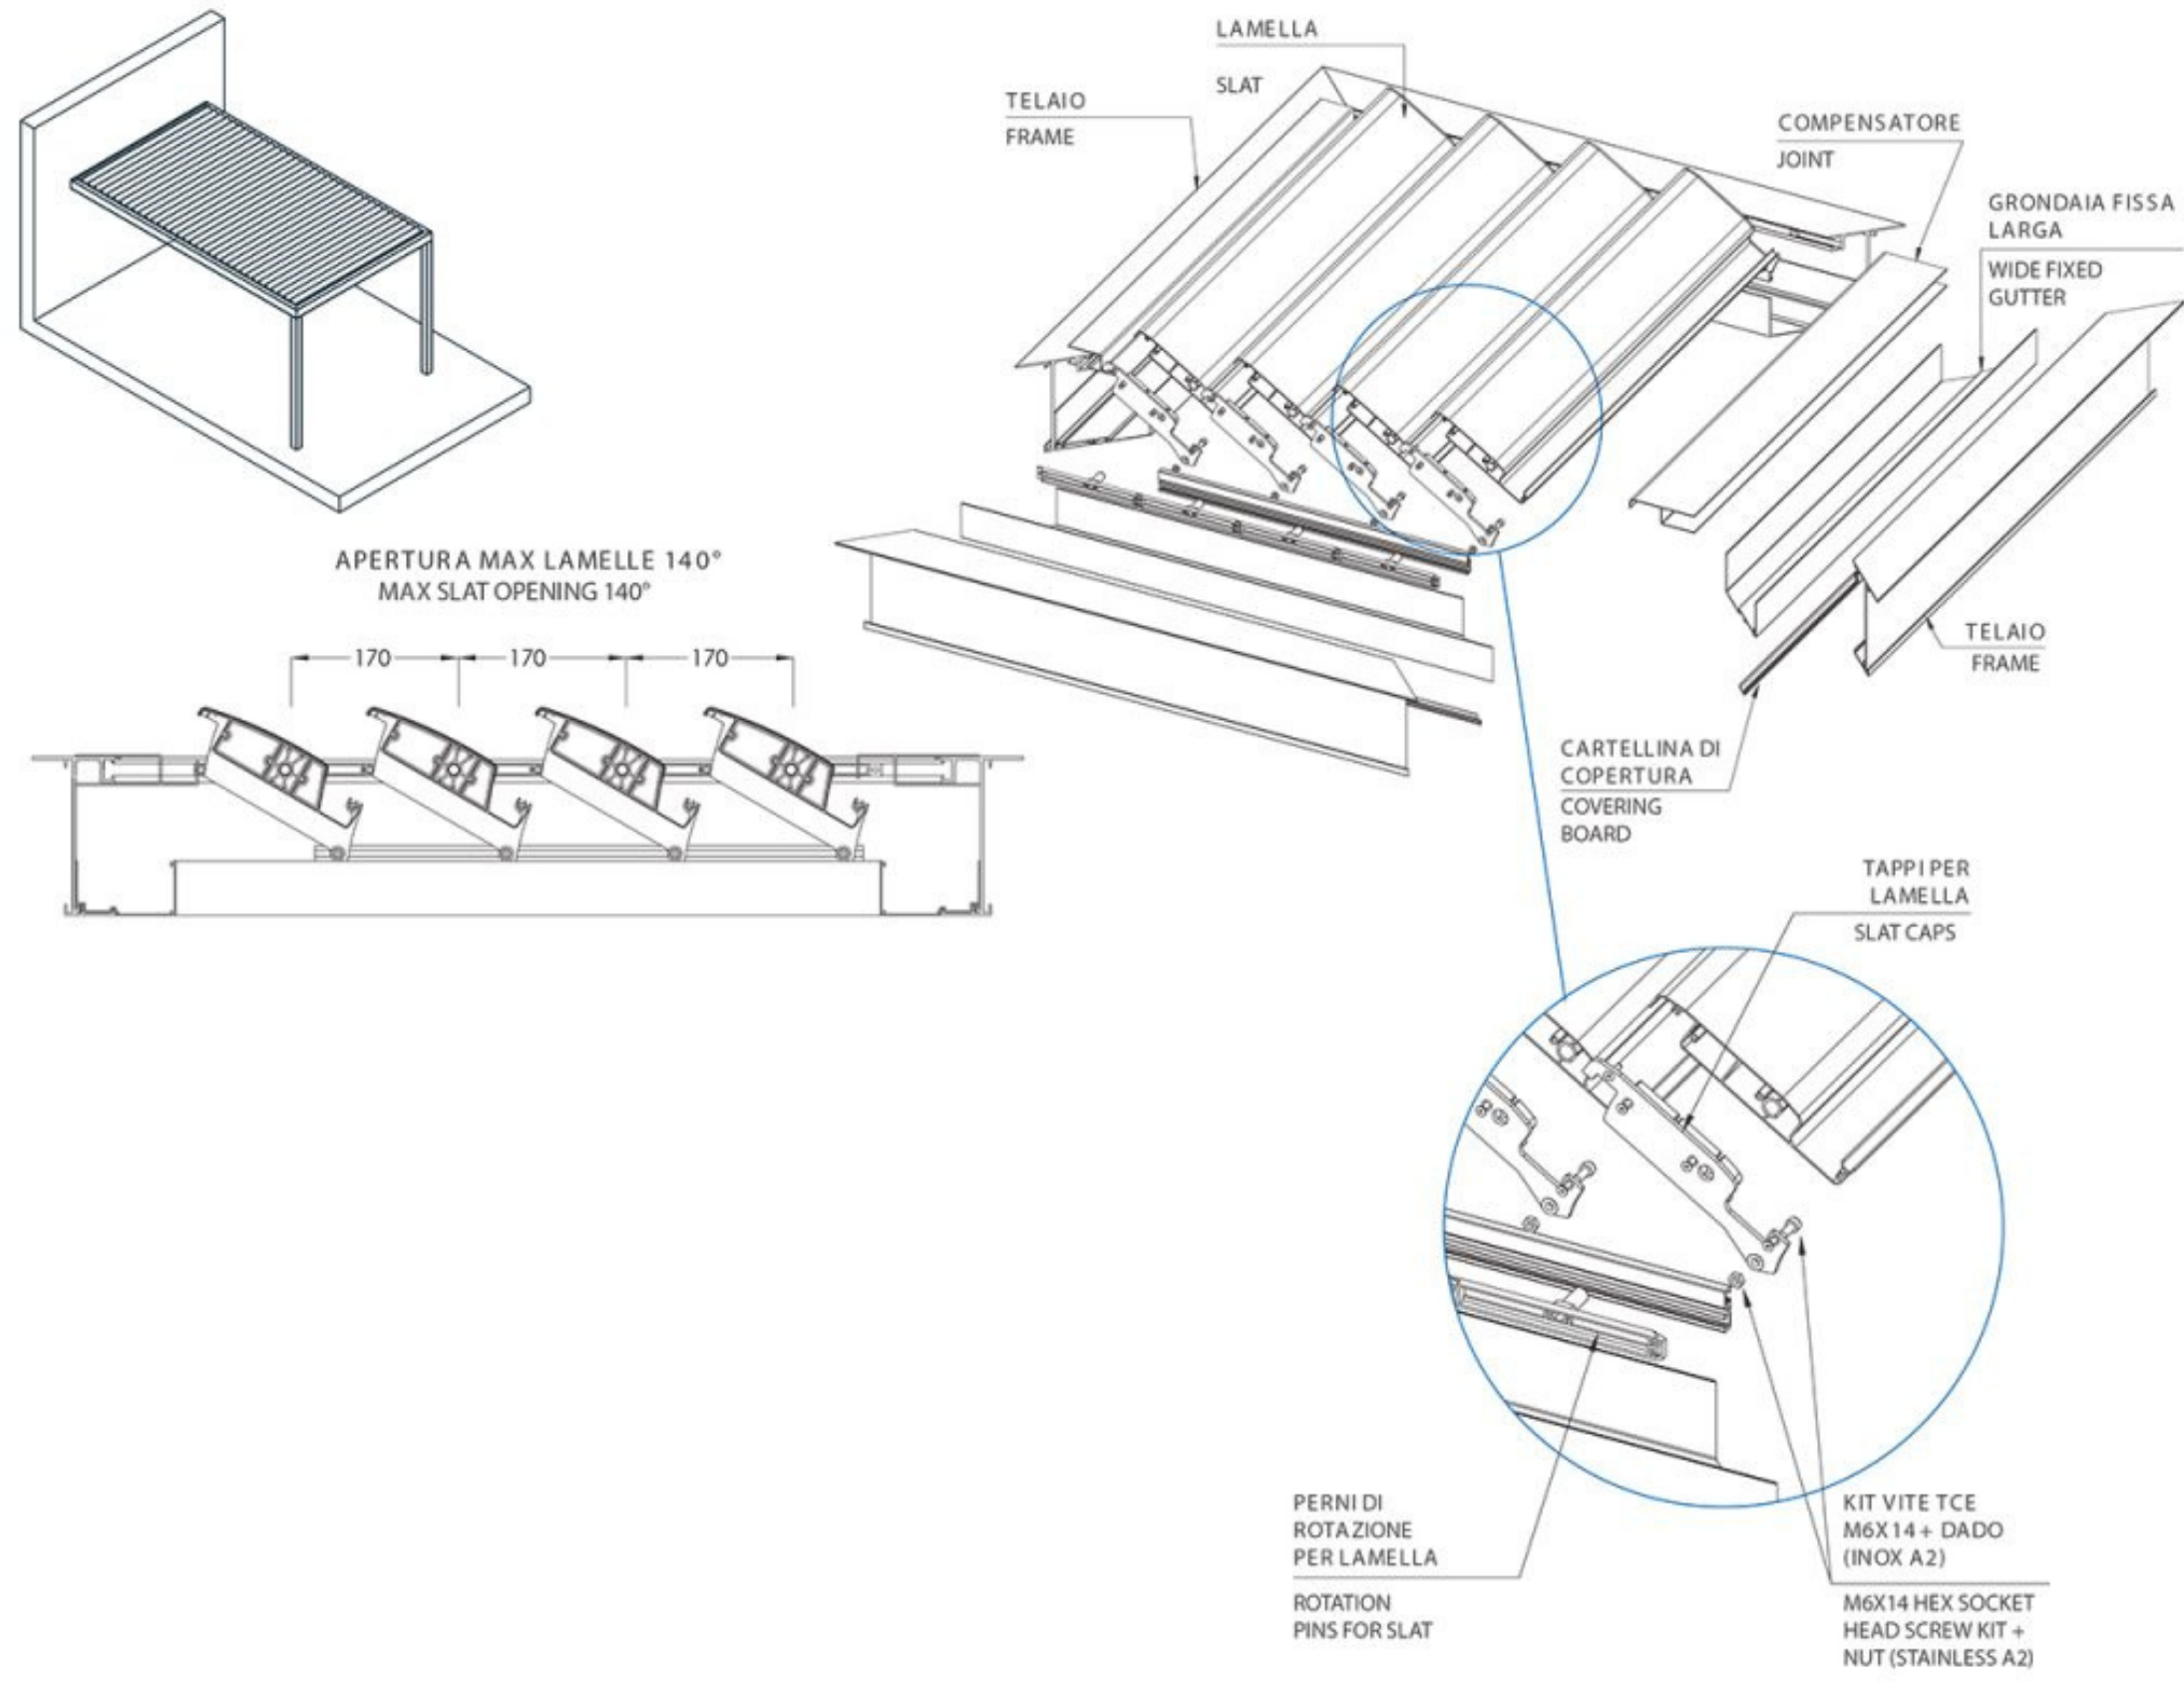

GRONDA
GUTTER

CARTELLINA
DI COPERTURA
COVERING BOARD