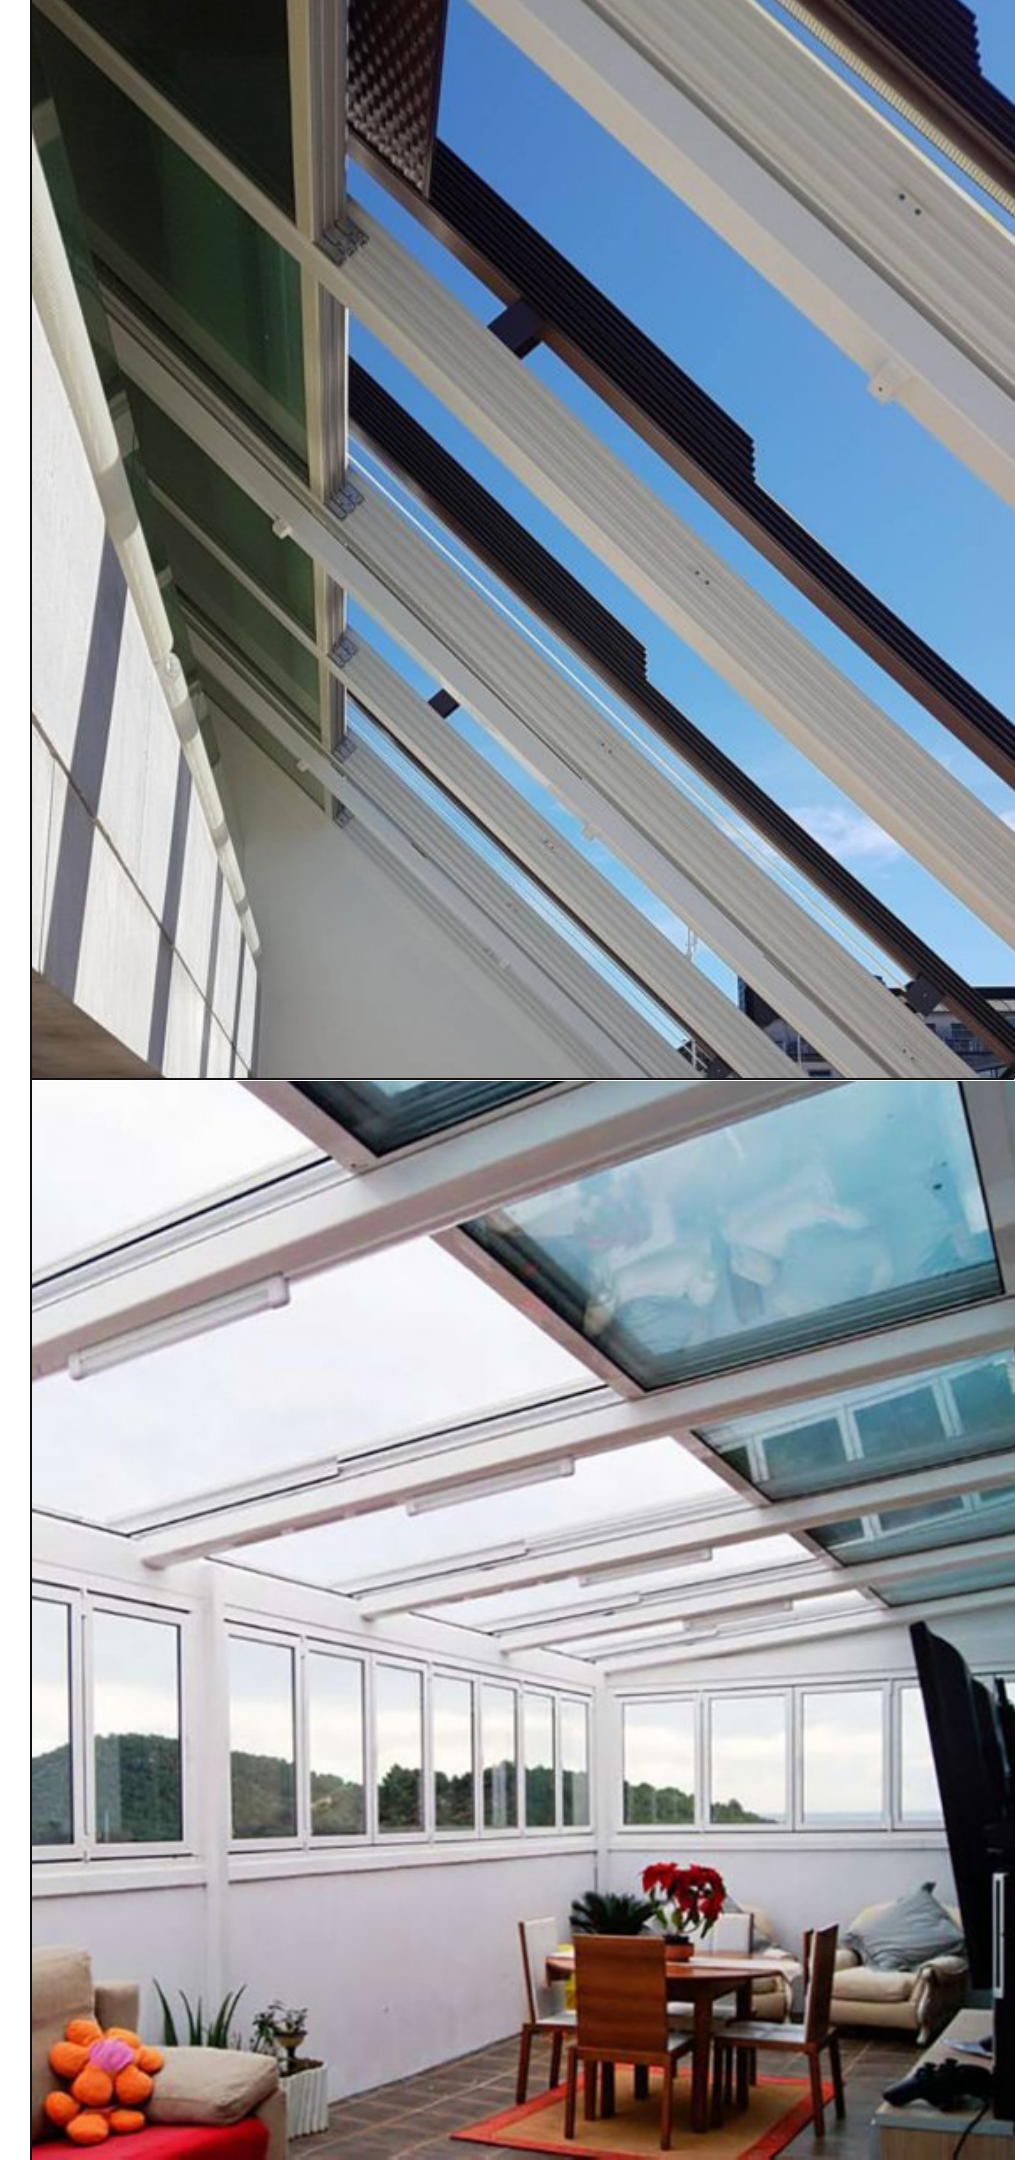

It expands their living space. It provides thermal insulation in the place where it is built. It reduces its effects not only in cold and rainy weather, but also in the scorching heat of summer months.

It offers solutions with a wide range of models and products to be applied to every space of these systems. The top of the space can be completely closed as well as fully opened. It provides heat saving thanks to its thermal insulation. Thanks to the waterproofing in rainy and rainy weather, water does not get inside.

The windows are resistant to wind and impact. Ceiling systems are very easy to clean. Also, since they are made of stainless material, they will not rust. Maintenance needs are also very low and can be used easily for many years.