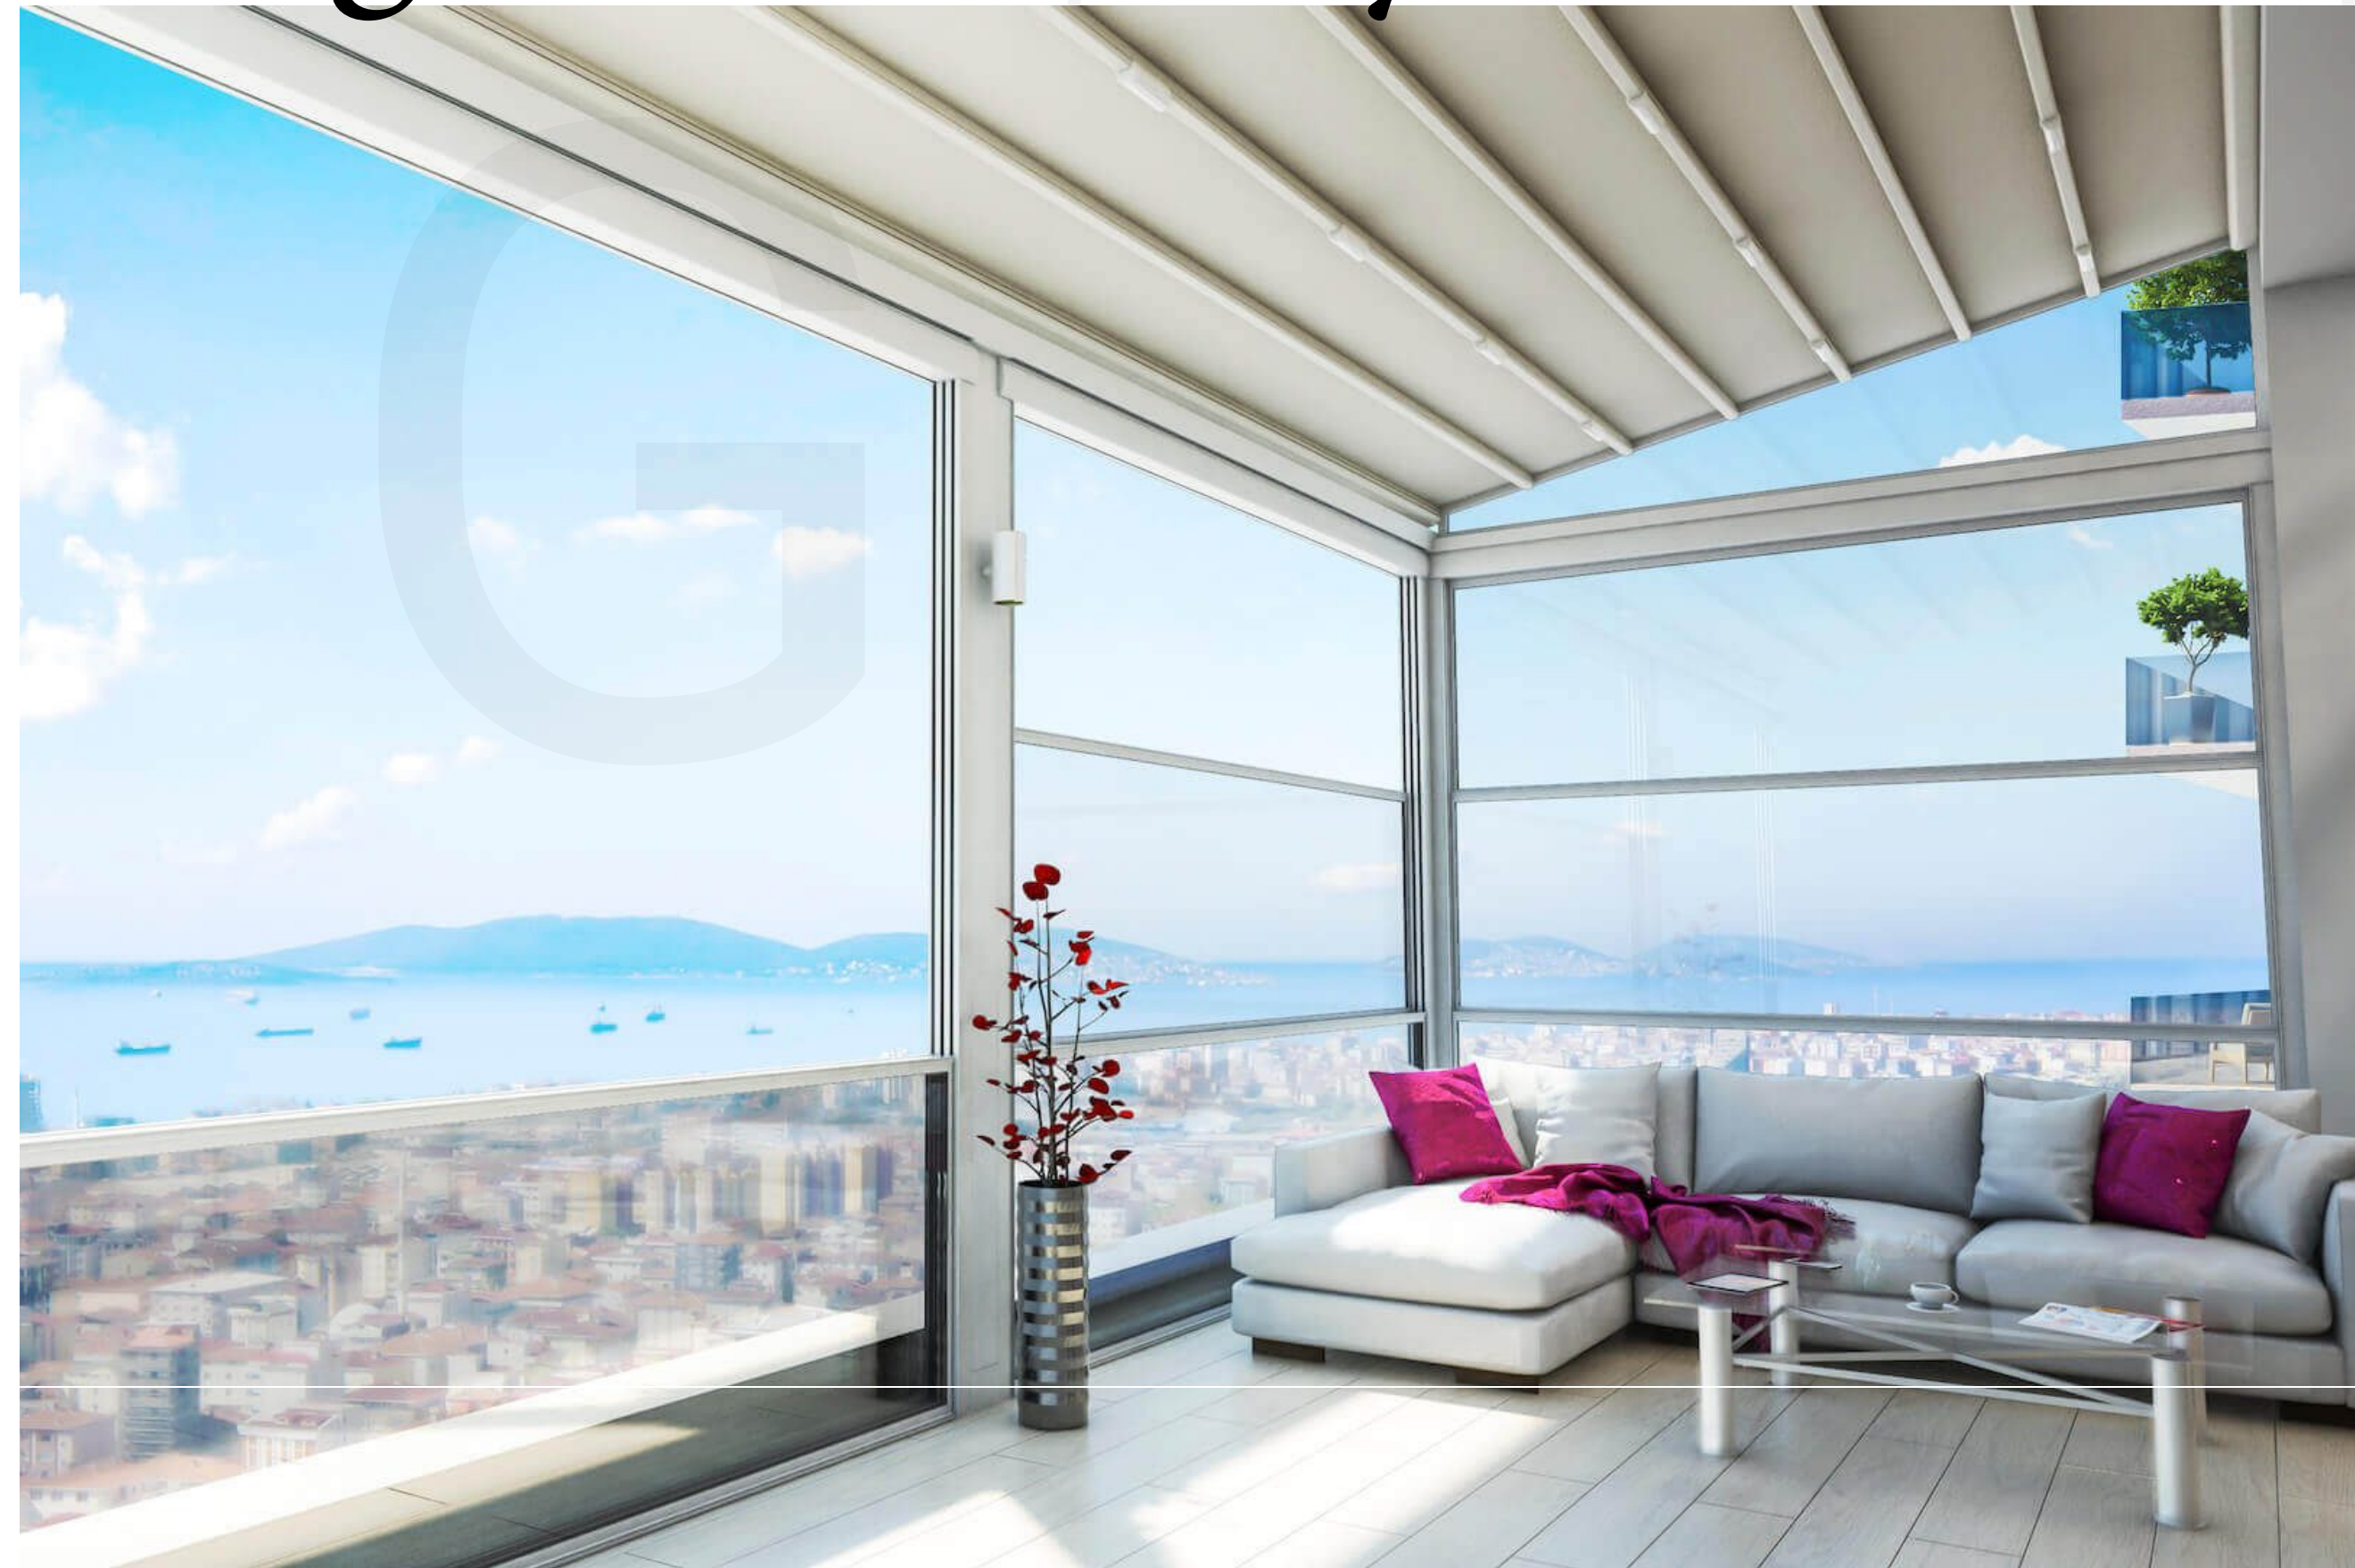

Vertical Sliding Window System

This model, which is highly preferred in both summer and winter months, also provides the benefit of keeping the coolness in summer and the temperature in winter as 100% thanks to polyamide barriers.

Summer Winter Outdoor Pleasure