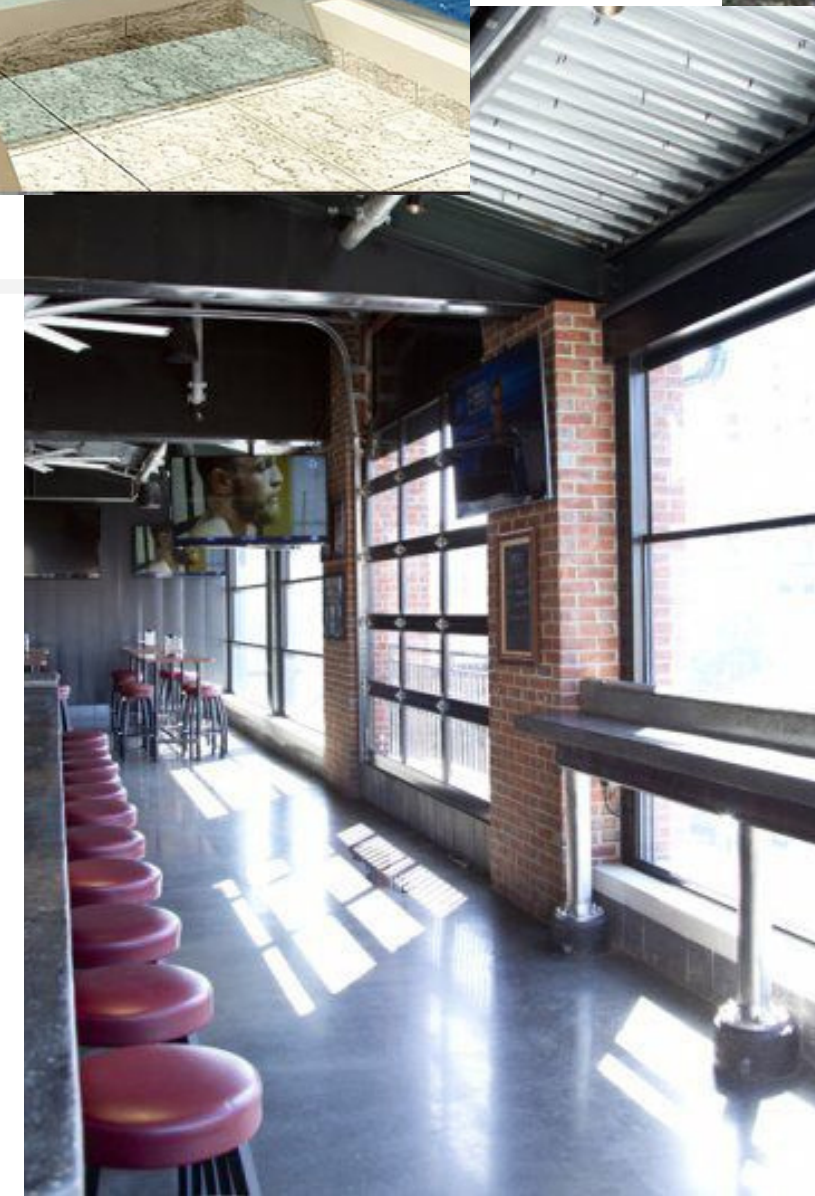

Hotel, home, store, restaurant, pastry shop, conservatory, terraces etc. You can use it anywhere.

It is more useful than other systems. It is designed to turn the indoor space into an open space with a click of a button. The system opens and closes by moving up and down. There are insulated and single glazing options with 3 wings.