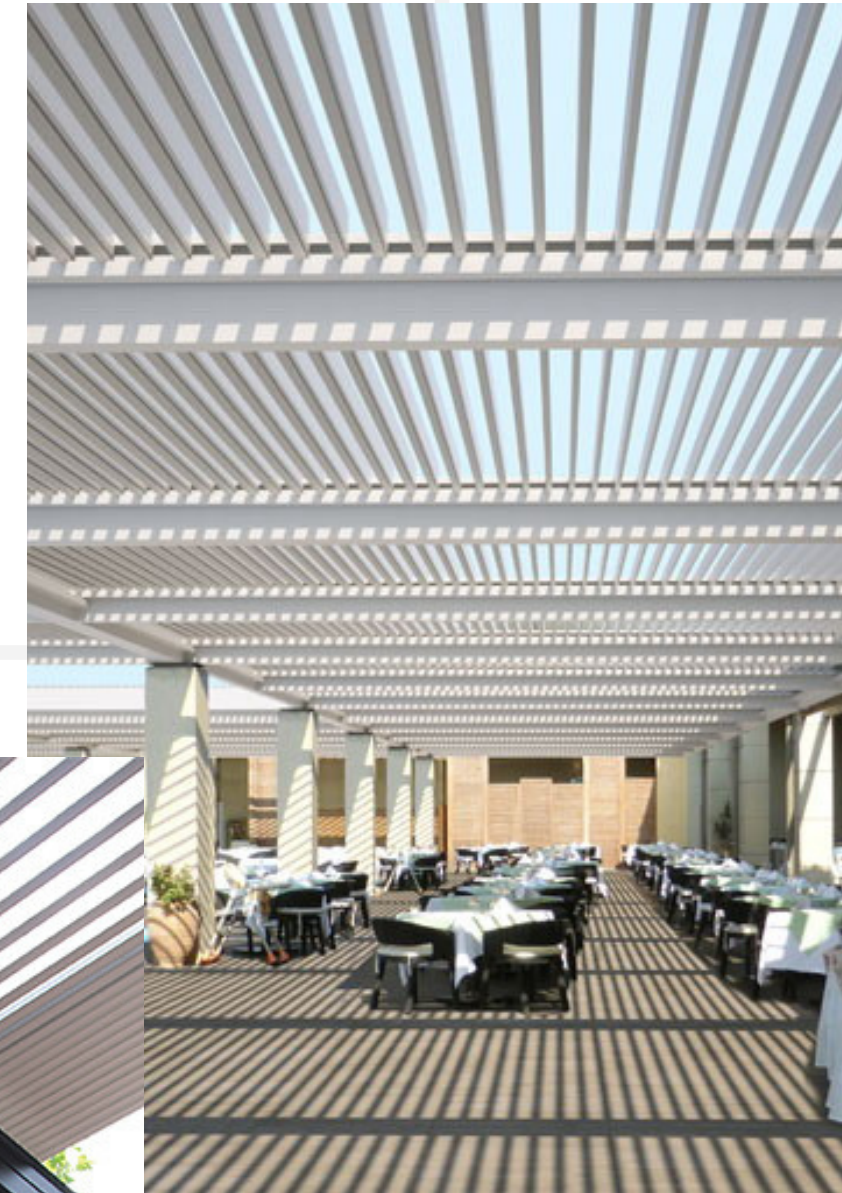

Rolling Roff - Pergola Tente

Stylish, Comfortable Living Spaces

Rolling Roof

It works without any problems in all weather conditions, with full impermeability and strength. The Rolling Roof sunroof system is much superior to the sunshade roof systems in terms of cleaning.

Bioclimatic Smart Pergola

Rolling Roof offers new benefits to its customers by offering a different movement system compared to conventional sunroof systems. Rolling Roof 2mm profile thickness panels first rotate around their own axis, providing the users with ventilation, benefiting from sunlight at the desired rate or shading. All the panels that rotate around their own axis are collected backwards, as in the glass sunroof, creating a fully open ceiling area.

Rolling Roof allows the effects of the external environment (such as daylight) to be taken indoors at the desired rate or to remove them from the interior space. Many advantages that the pergola and tarpaulin systems currently in the market cannot offer are offered to users with Rolling Roof. The ceiling closing method, known as pergola in the market, is used for shading and water entry into the interior cannot be prevented in rainy weather.