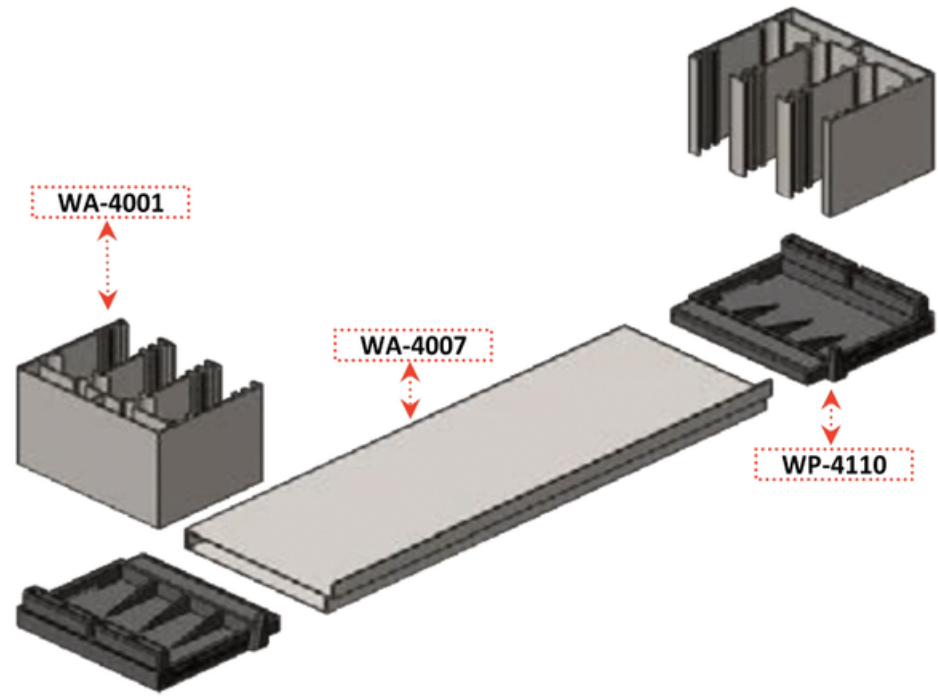

WP 4110	KÜPEŞTE ALT KUTU TAKOZU BALUSTRADE BOTTOM FRAME ADAPTERS
	WP 4111	KÜPEŞTE ISICAM TEKERİ BALUSTRADE THERMAL VANE WHEEL
	WP 4112	KÜPEŞTE ISICAM YAN KAPAK BALUSTRADE THERMAL VANE CAP