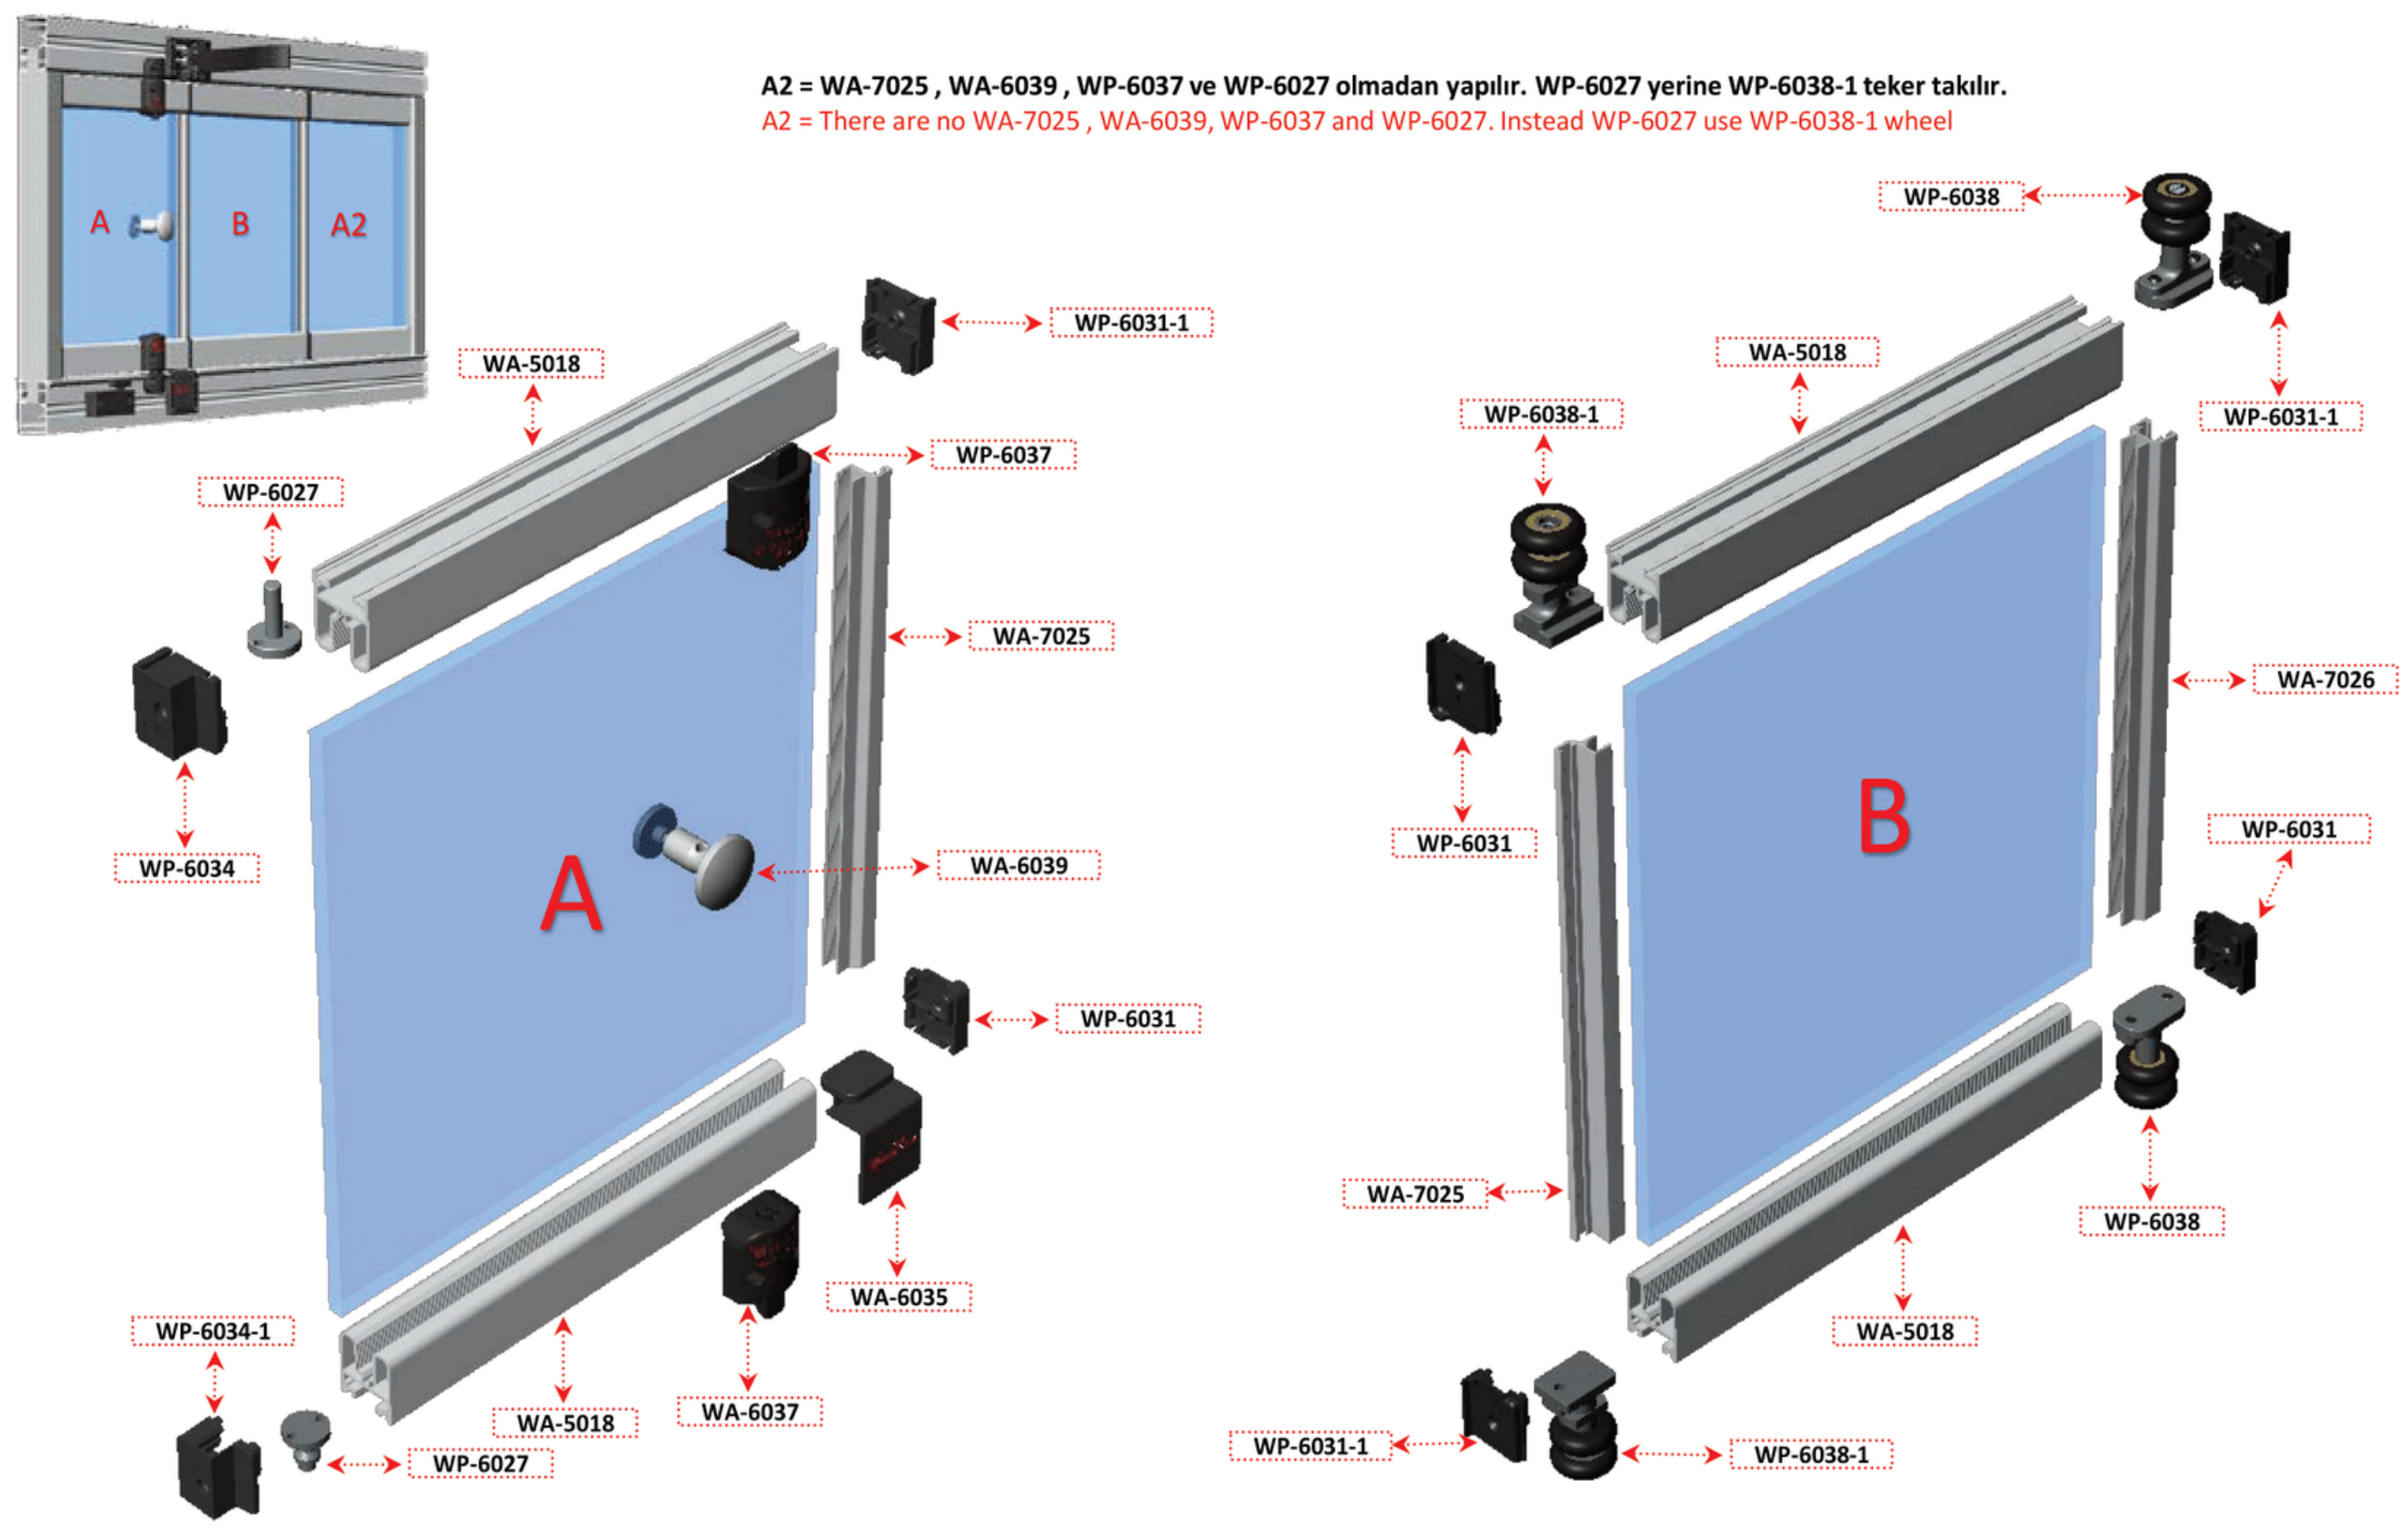

A2 = WA-7025 , WA-6039 , WP-6037 ve WP-6027 olmadan yapılır. WP-6027 yerine WP-6038-1 teker takılır.
A2 = There are no WA-7025 , WA-6039 , WP-6037 and WP-6027. Instead WP-6027 use WP-6038-1 wheel