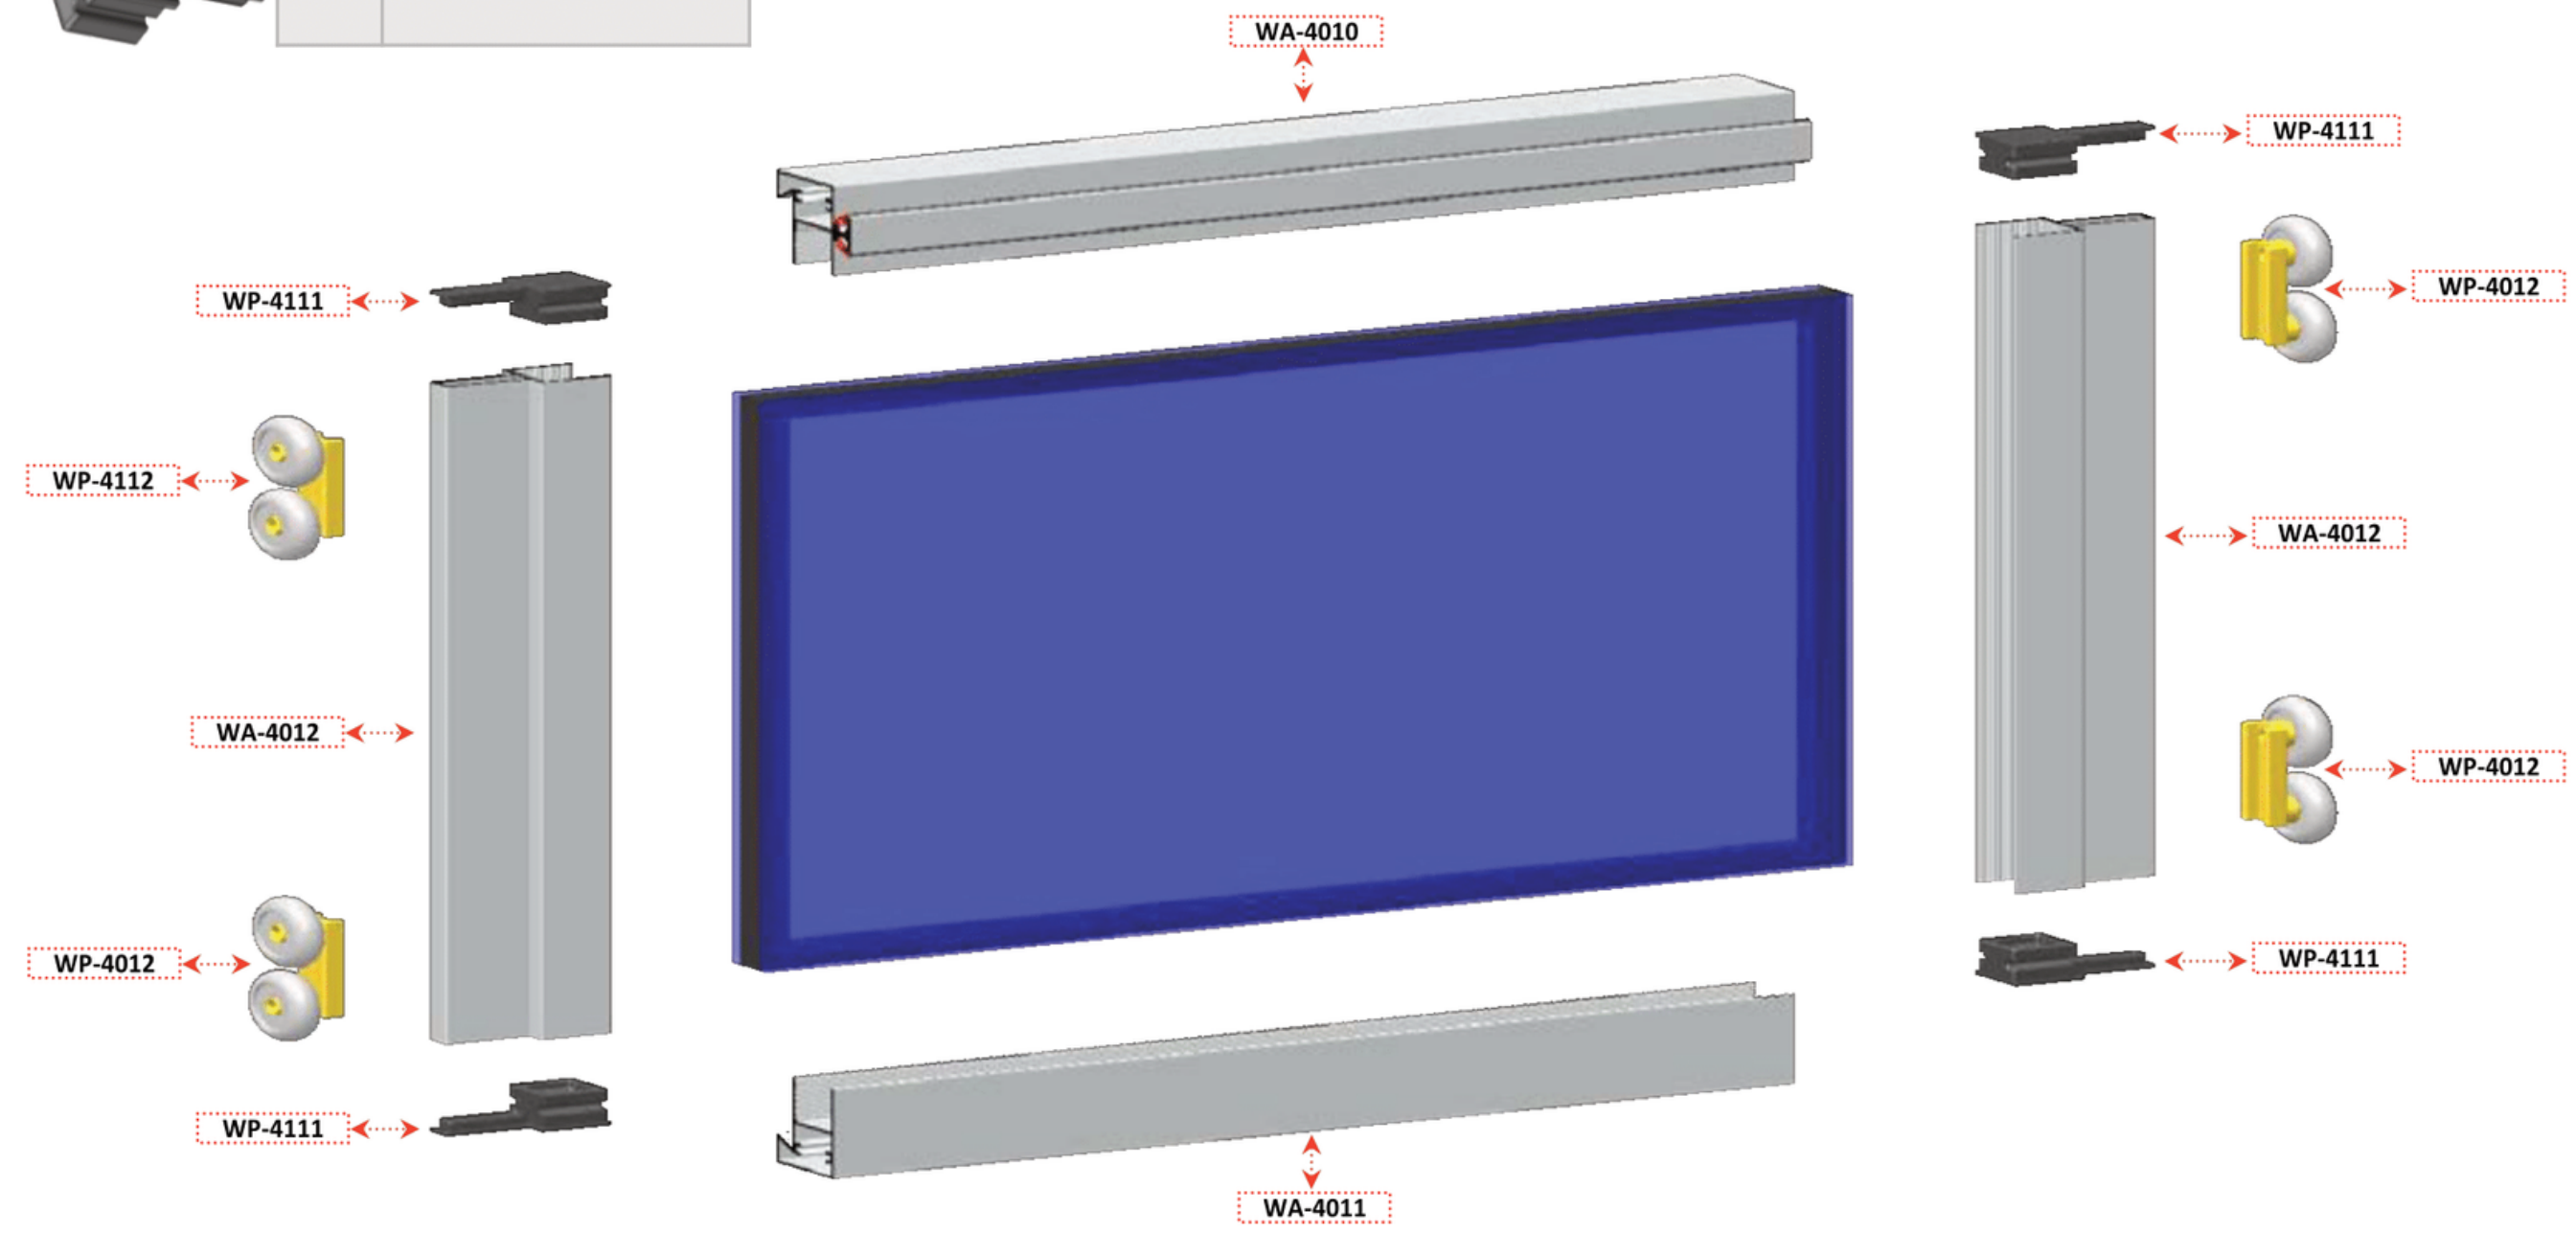

WP 4111	ISICAM TEKERİ THERMAL VANE WHEEL
	WP 4112	ISICAM YAN KAPAK THERMAL VANE CAP