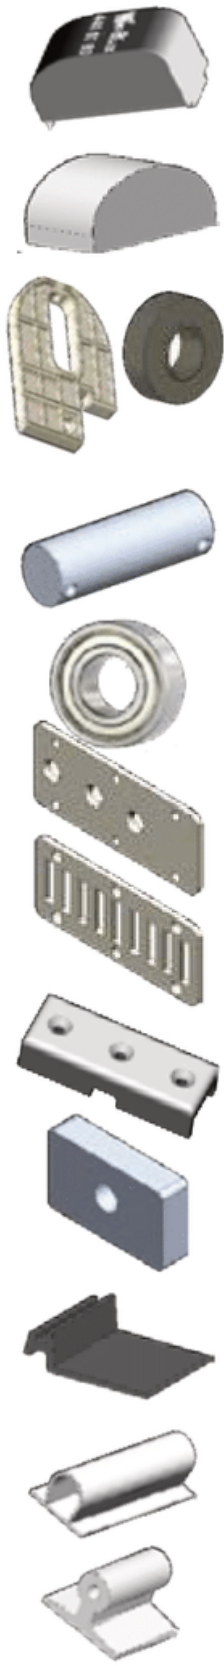

WP 3514 14B	RAY ÖN KAFA PLASTİĞİ RAIL FRONT PLASTIC CAP
WP 3514 04	BÜYÜK RAY KAFA SACI BIG RAIL FRONT METAL CAP
WP 3514 15	PLS ÖN GİRDİRME TAKIMI PLS FRONT STREACHING GROUP
WP 3514 05	ALM. GİRDİRME PİMİ ALM. STREACHING PIN
WP 3514 11	KÜÇÜK RULMAN BEARING OF STREACHING
WP 3520	TRİGER KİTLEME TAKIMI TRIGGER STRAP LOCKS
WP 3514 09	ÖN TAŞIYICI ARABA APARATI PART OF CARRIER WHEEL
WP 3517	RAY BAĞLANTI SOMUNU 25X45 RAIL ADAPTER NUT 25X45
WP 3501 S	ÖN OLUK RÜZGAR FİTİLİ FRONT CHANNEL WIND GASKET
WP 3503	KABLO FİTİLİ CABLE GASKET
WP 3502	BRANDA FİTİLİ AWNING FABRIC GASKET