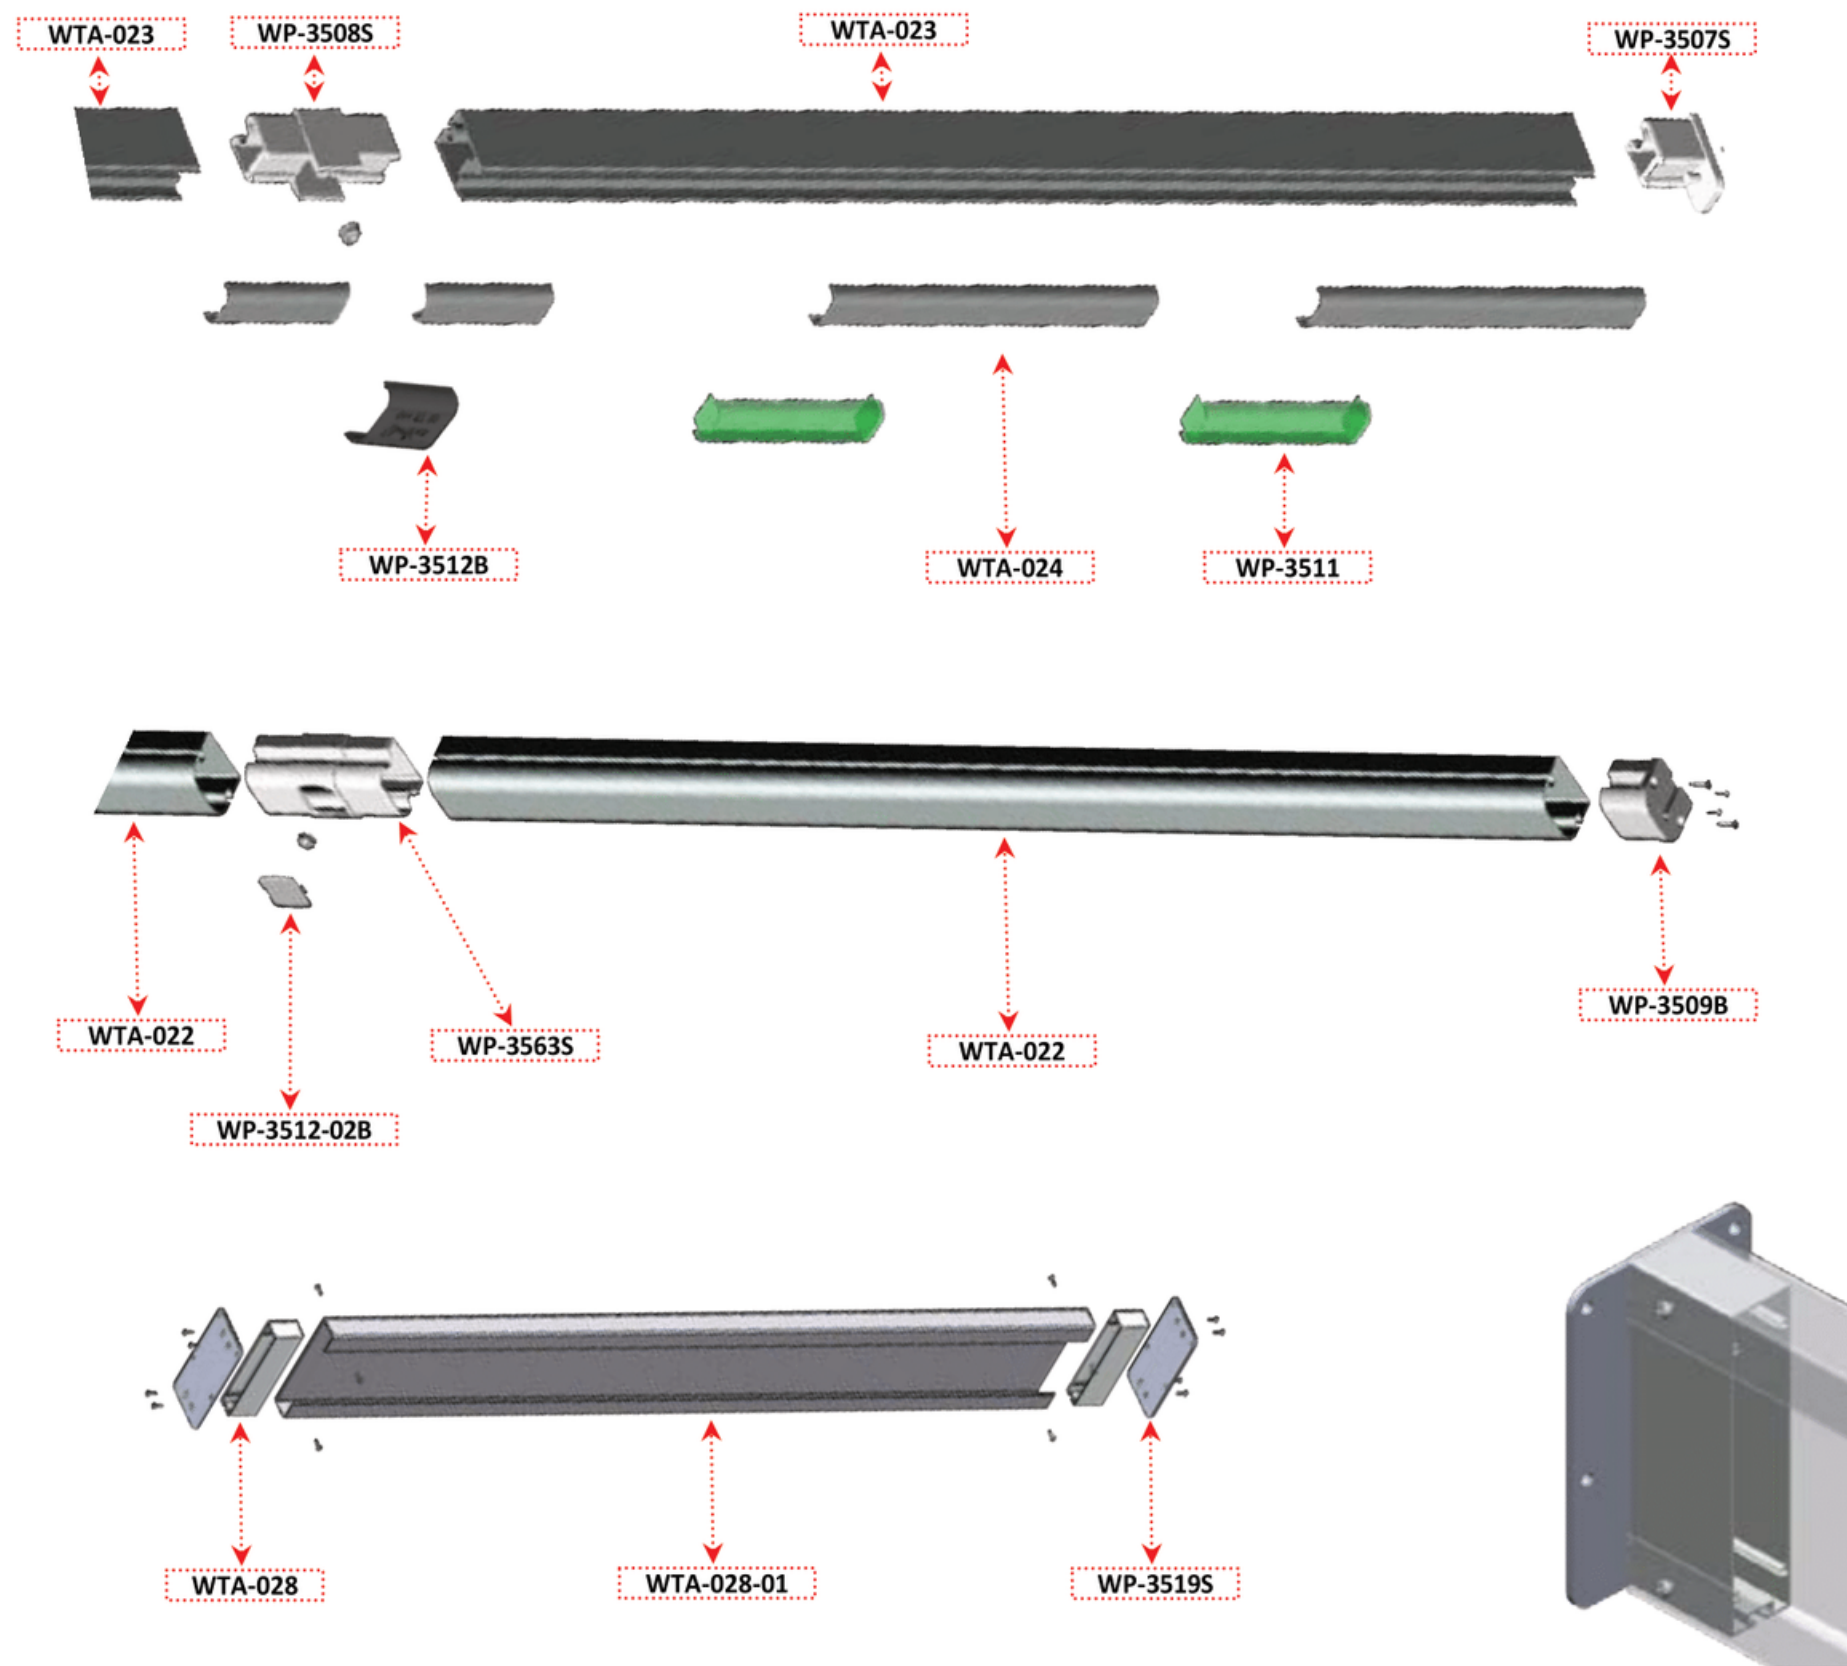

WP 3508 S	İNCE TAŞIYICI ORTA TAKOZ THIN CONVEYOR MIDDLE ADEPTER
	WP 3507 S	İNCE TAŞIYICI YAN TAKOZ THIN CONVEYOR ENDING ADAPTER
	WP 3511	LED IŞIK KAPAĞI LED LIGHT CAP
	WP 3512 B	PLASTİK İNCE TAŞIYICI TAKOZ KAPAĞI PLASTIC THIN CONVEYOR MIDDLE ADAPTER CAP
	WP 3563 S	KALIN TAŞIYICI ORTA TAKOZ THICK CONVEYOR MIDDLE ADAPTER
	WP 3512 02B	PLASTİK KALIN TAŞIYICI KAPAĞI PLASTIC THICK CONVEYOR ADAPTER CAP
	WP 3509 B	KALIN TAŞIYICI YAN TAKOZ THICK CONVEYOR ENDING ADEPTER
	WP 3505 B	ORTA ARABA MIDDLE BEARING GROUP
	WP 3506 B	PLASTİK YAN ARABA PLASTIC ENDING BEARING GROUP
	WP 3514 08	ORTA ARABA CONTASI MIDDLE BEARING GASKET
	WP 3518	ARA KAYIT FLANŞI MIDDLE FLANK FLANGE
	WP 3518	KARE ARA KAYIT FLANŞI SQUARE MIDDLE FLANK FLANGE