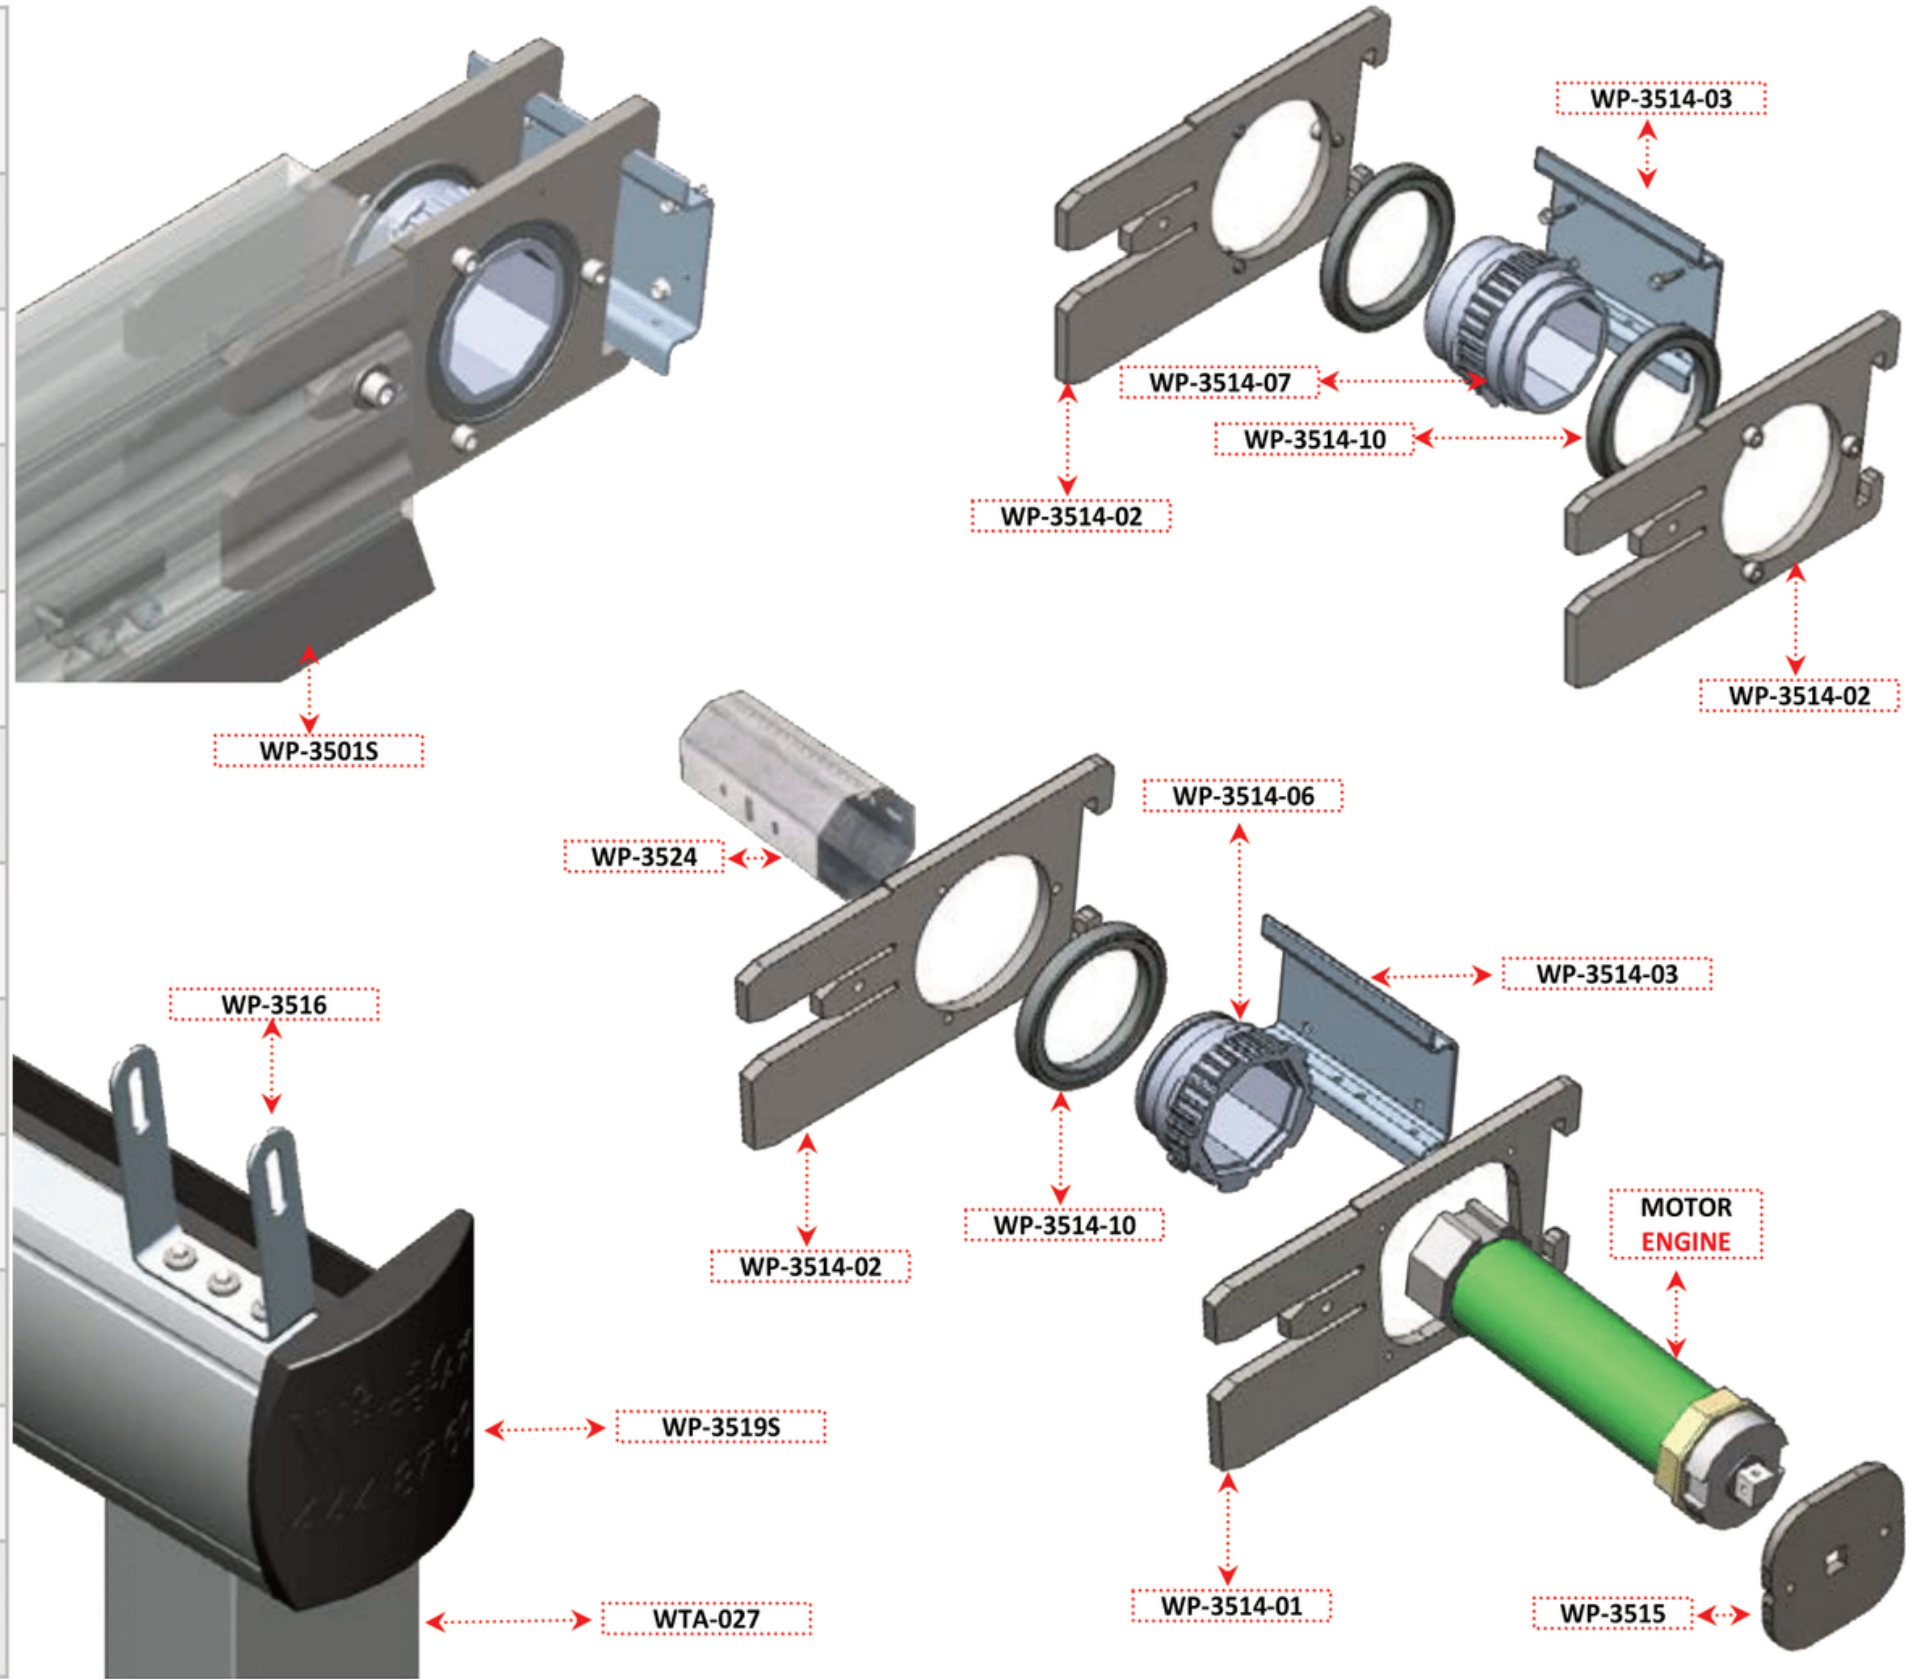

WP 3514 03	DUVAR FLANŞI WALL FLANGE
	WP 3514 02	RAY AYNA RAIL HANGER
	WP 3514 01	MOTOR AYNA ENGINE HANGER
	WP 3515	MOTOR FLANŞI CAP OF ENGINE HANGER
	WP 3514 06	MOTOR TRİGER DİŞLİSİ GEAR OF ENGINE
	WP 3514 07	RAY TRİGER DİŞLİSİ GEAR OF RAIL
	WP 3514 10	BÜYÜK RULMAN BEARING OF GEAR
	WP 3514 S	PLASTİK AYAK FLANŞI PLASTIC LEG ADEPTER
	WP 3514 1	METAL AYAK FLANŞ METAL SHEET FLANGE
	WP 3516	U SABİTLEME İNCE RAY SMALL RAIL U ADAPTER
	WP 3516 1	U SABİTLEME KALIN RAY BIG RAIL U ADAPTER
	WP 3519 S	OLUK KAPAK TAKIMI CHANNEL PROFILE CAPS