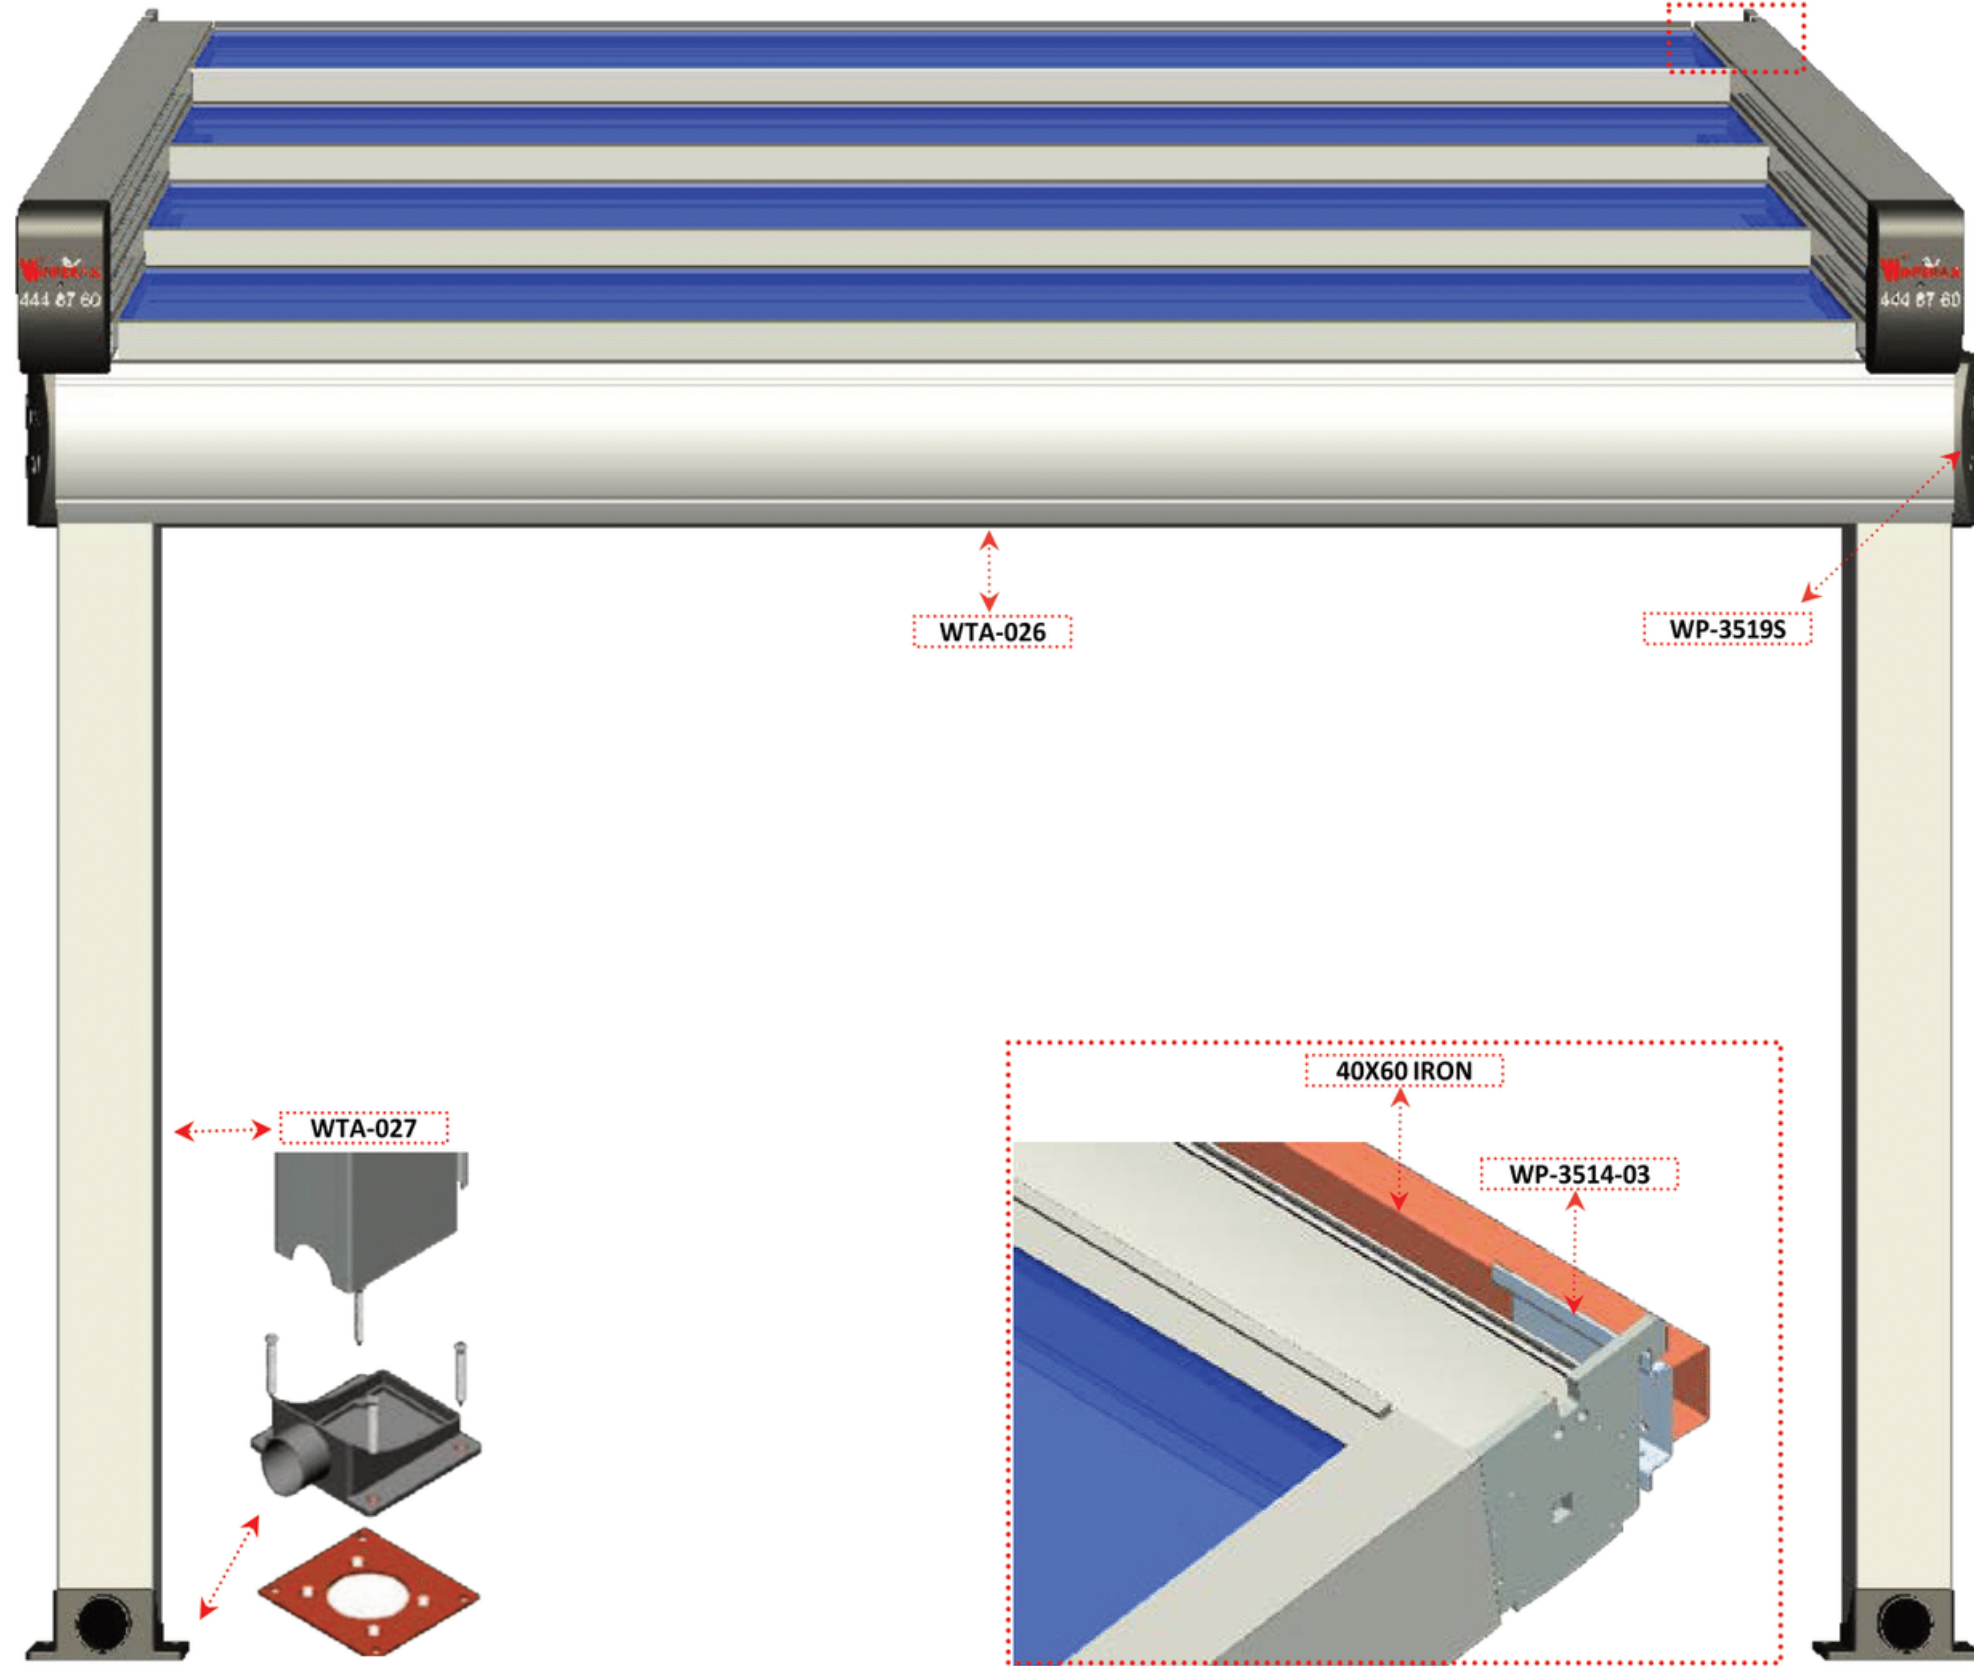

WP 3514 03	DUVAR FLANŞI WALL FLANGE
	WP 3514 S	BRANDA FİTİLİ AWNING FABRIC GASKET
	WP 3514 01	METAL AYAK FLANŞ METAL SHEET FLANGE
	WP 3519 S	OLUK KAPAK TAKIMI CHANNEL PROFILE CAPS