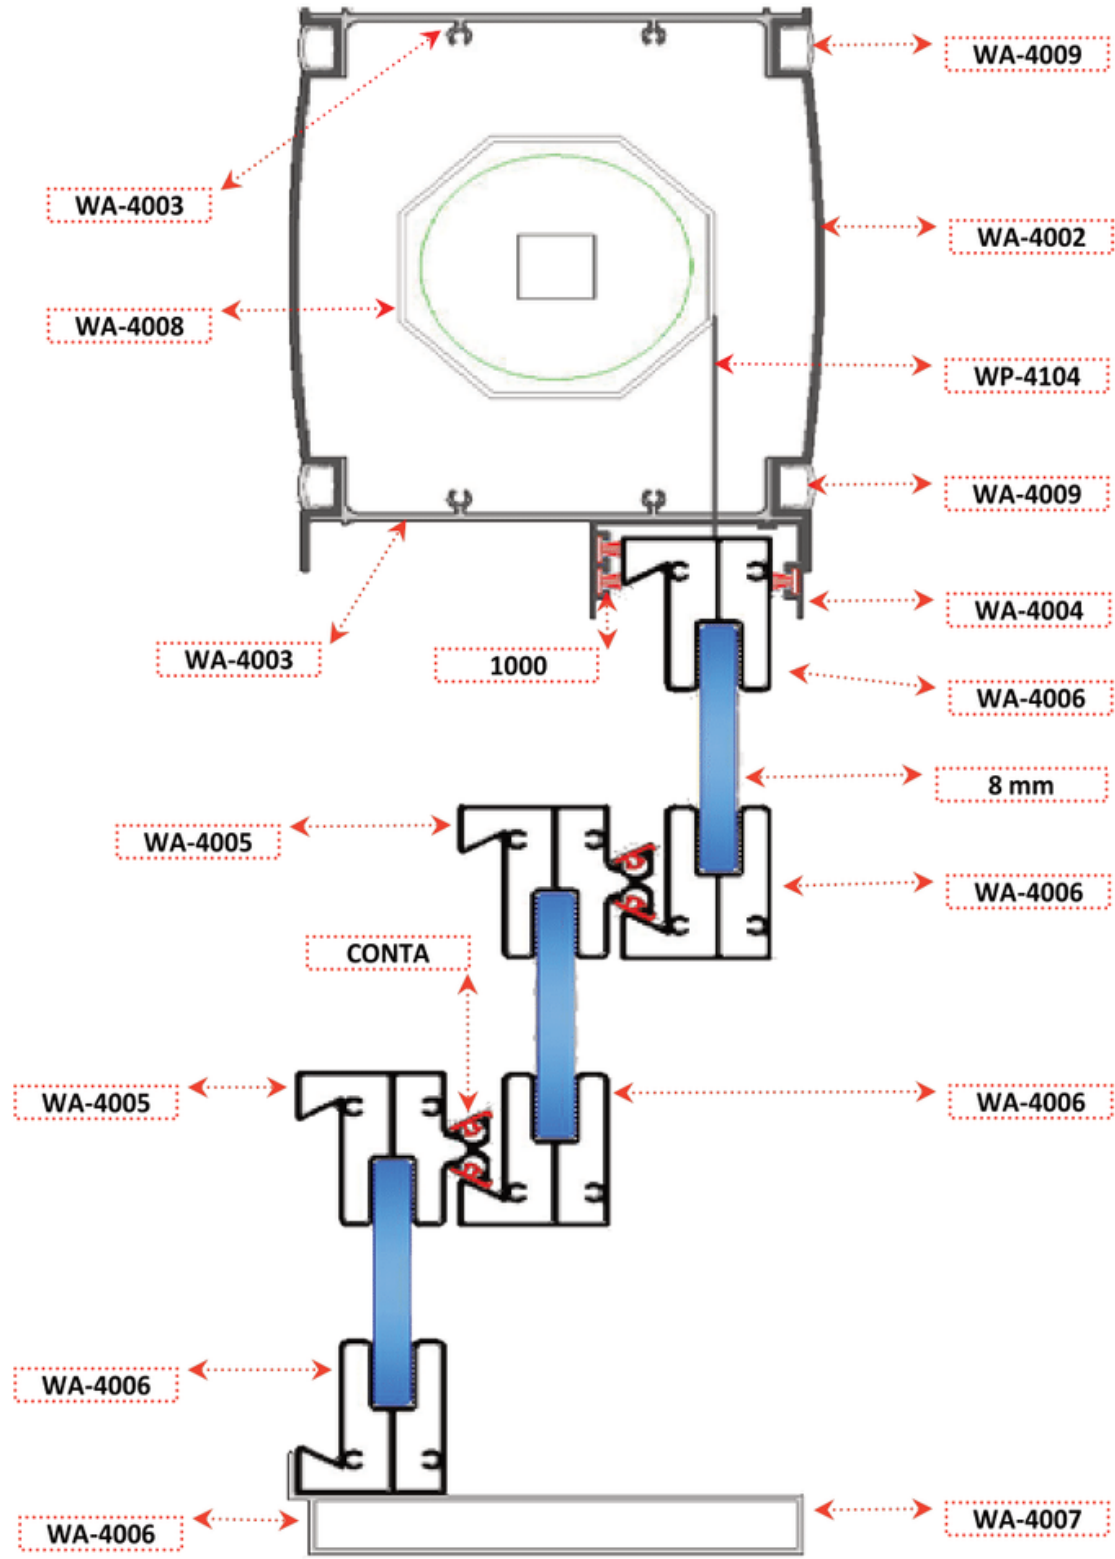

WA 4001	HAREKETLİ KÜPEŞTE YAN DİKME PROFİLİ LIFTING BALUSTRAD E VERTICAL FRAME PRF.
	WA 4002	HAREKETLİ KÜPEŞTE KUTU ÖN VE ARKA P. L.B FRONT-BACK OF THE ENGINE BOX
	WA 4003	HAREKETLİ KÜPEŞTE KUTU ALT VE ÜST P. L.B BOTTOM-TOP OF THE ENGINE BOX
	WA 4004	HAREKETLİ KÜPEŞTE KUTU ALTI U PROFİLİ LIFTING BALUSTRAD E UNDER ENGINE BOX U
	WA 4005	HAREKETLİ KÜPEŞTE CAM BAZA TIRNAKLI L.B PROTRUDING GLASS VANE PRF.
	WA 4006	HAREKETLİ KÜPEŞTE CAM BAZA TIRNAKSIZ L.B UN PROTRUDING GLASS VANE
	WA 4012 1	KÜPEŞTE 8mm YAN BAZA PRF. VERTICAL 8mm GLASS VANE PRF.
	WA 4007	HAREKETLİ KÜPEŞTE TABAN KUTU PROFİLİ LIFTING BALUSTRAD E BOTTOM FRAME
	WA 4009	HAREKETLİ KÜPEŞTE VİDA ÇITASI LIFTING BALUSTRAD E HIDING SCREWS
	WA 4010	KÜPEŞTE ISICAM BAZA TIRNAKLI THERMOPANE PROTRUDING GLASS VANE
	WA 4011	KÜPEŞTE ISICAM BAZA TIRNAKSIZ P. THERMOPANE UNPROTRUDING GLASS VANE
	WA 4012	KÜPEŞTE ISICAM YAN BAZA PRF. THERMOPANE VERTICAL GLASS VANE PRF.