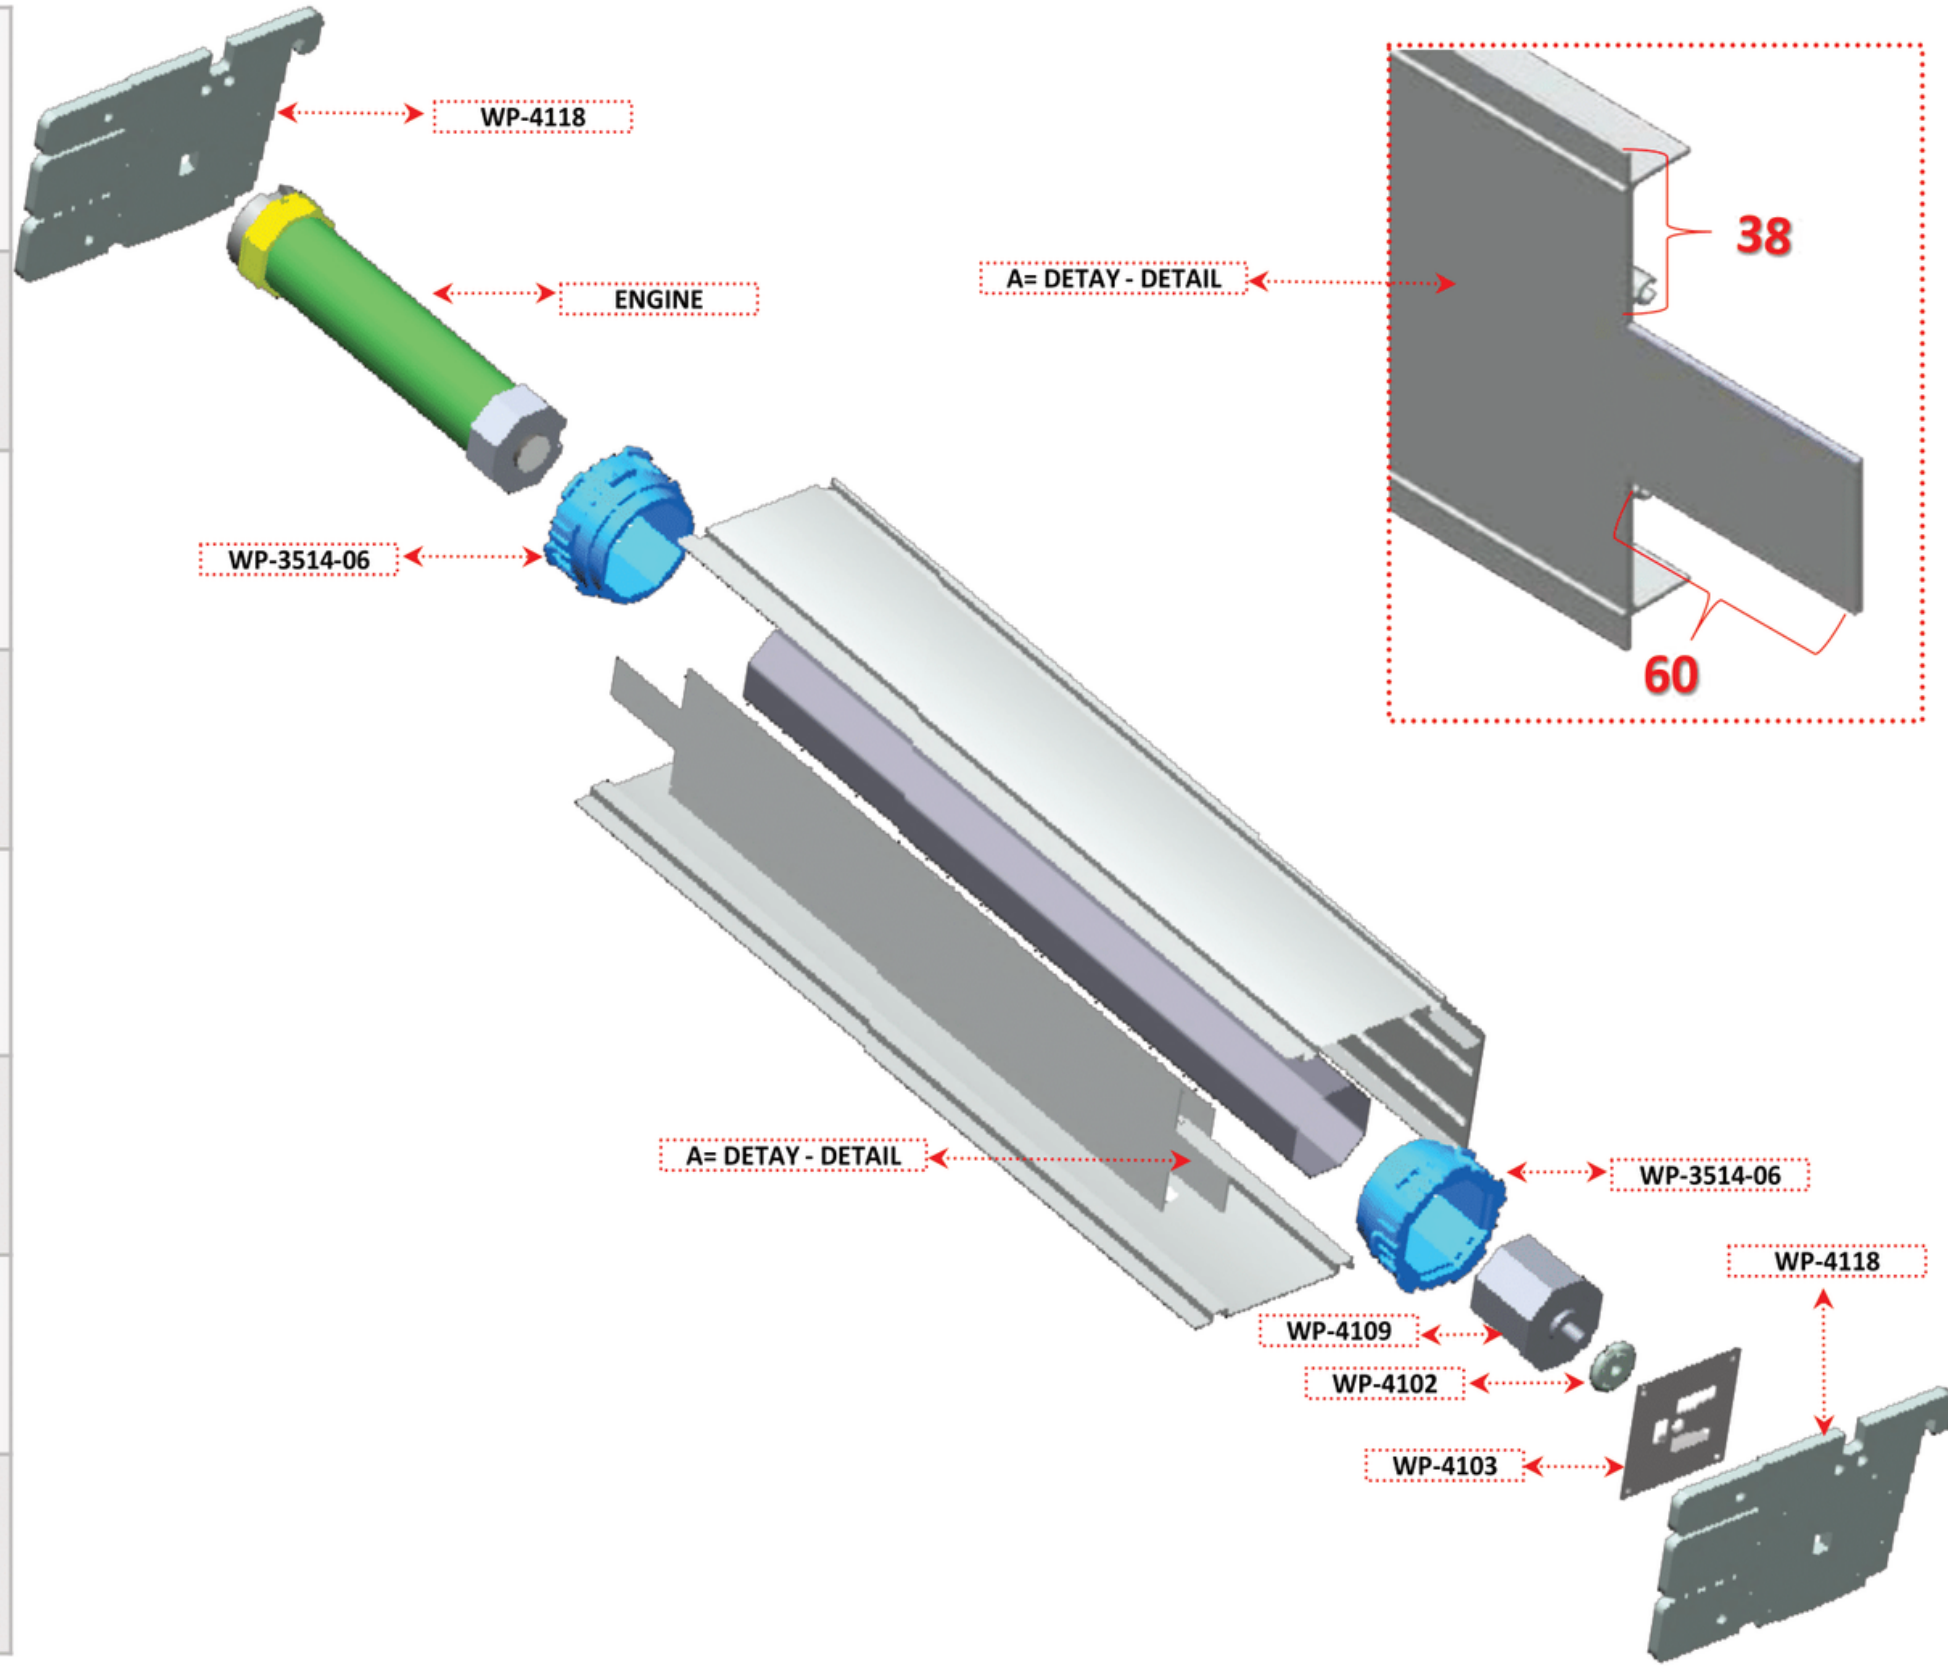

WP 4118	CAM TAVAN FLANŞI GLAZING RAIL HANGER
	WP 3514-06	MOTOR TRİGER DİŞLİSİ GEAR OF ENGINE
	WP 4109	BORU BAŞI TUBE ADAPTER
	WP 4102	H. KÜPEŞTE RULMANI L. BALUSTRADE BEARING
	WP 4103	YAN KAPAK RULMAN BAĞLANTI BEARING ADAPTER
	WP 3504	TRİGER KAYIŞ T - 10 TRİGER STRAP T - 10
	WP 4105	HALAT KELEPÇESİ STRAP CLAMP
	WP 4008	70 LİK BORU 7 metre 70 mm TUBE LENGHT 7m