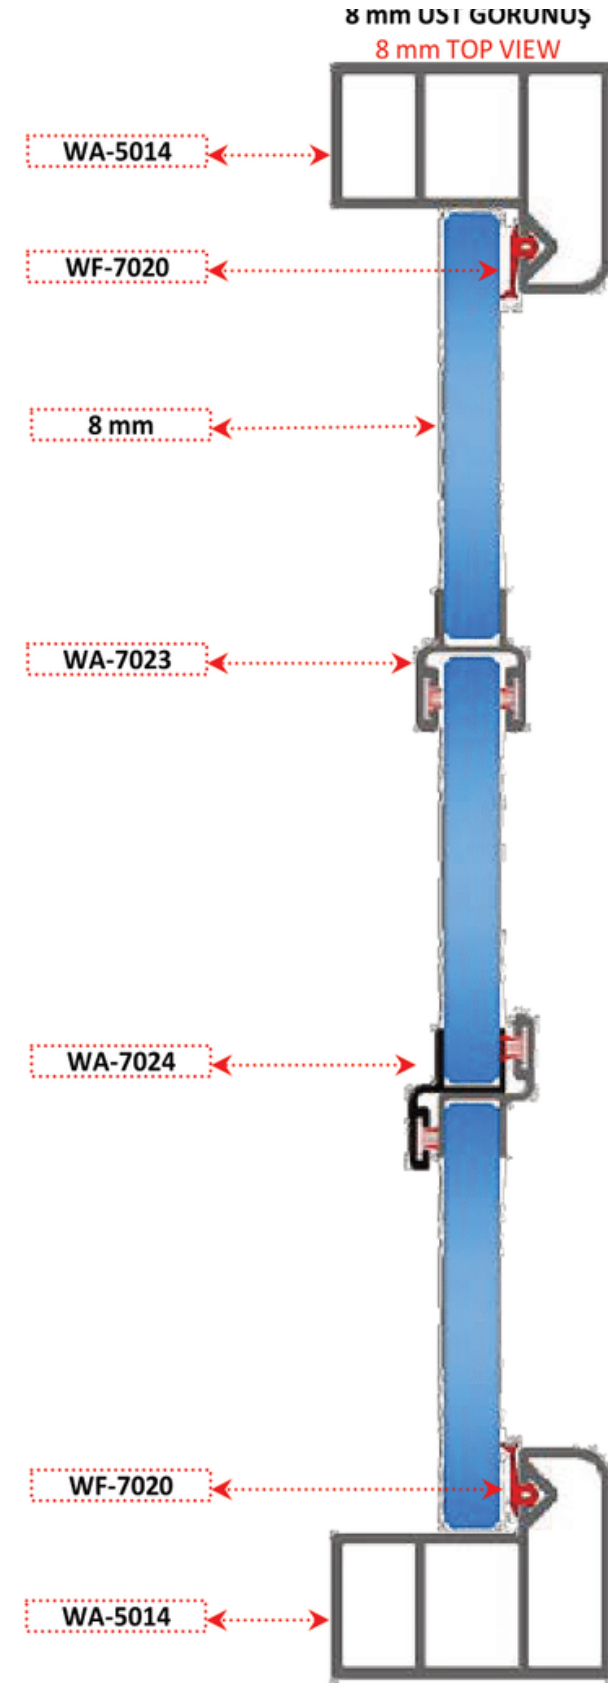

WA 5027	EKSPRES OLUKLU KASA EXPRESS BOTTOM FRAME
	WA 5016	EKSPRES ÜST KASA EXPRESS TOP FRAME
	WA 5018	EKSPRES 10mm CAM BAZA EXPRESS 10mm VANE
	WA 5014	EKO DUVAR YAN KASA ECO VERTICAL WALL FRAME
	WA 7024	ALÜMİNYUM 8 mm h FITİL ALUMINUM 8 mm h GASKET
	WA 7023	ALÜMİNYUM 8 mm H FITİL ALUMINUM 8mm H GASKET
	WA 7021	ALM. 8 mm 135 DİŞİ FITİL ALM. 8mm 135° GASKET
	WA 7022	ALÜMİNYUM 8 mm 90 FITİL ALM.8 mm 90° GASKET
	WA 7025	ALÜMİNYUM 10 mm h FITİL ALM. 10 mm h GASKET
	WA 7026	ALÜMİNYUM 10 mm H FITİL ALUMINUM 8mm H GASKET
	WA 7027	ALM. 10 mm 135 DİŞİ FITİL ALM. 10 mm 135° GASKET
	WA 7028	ALM. 10 mm 90 FITİL ALM. 10 mm 90° GASKET
	WP 8001	10mm BAZA APARATI 10mm VANE PART
	WF 7020	EKO YAN DİKME CONTASI ECO VERTICAL WALL FRAME GASKET