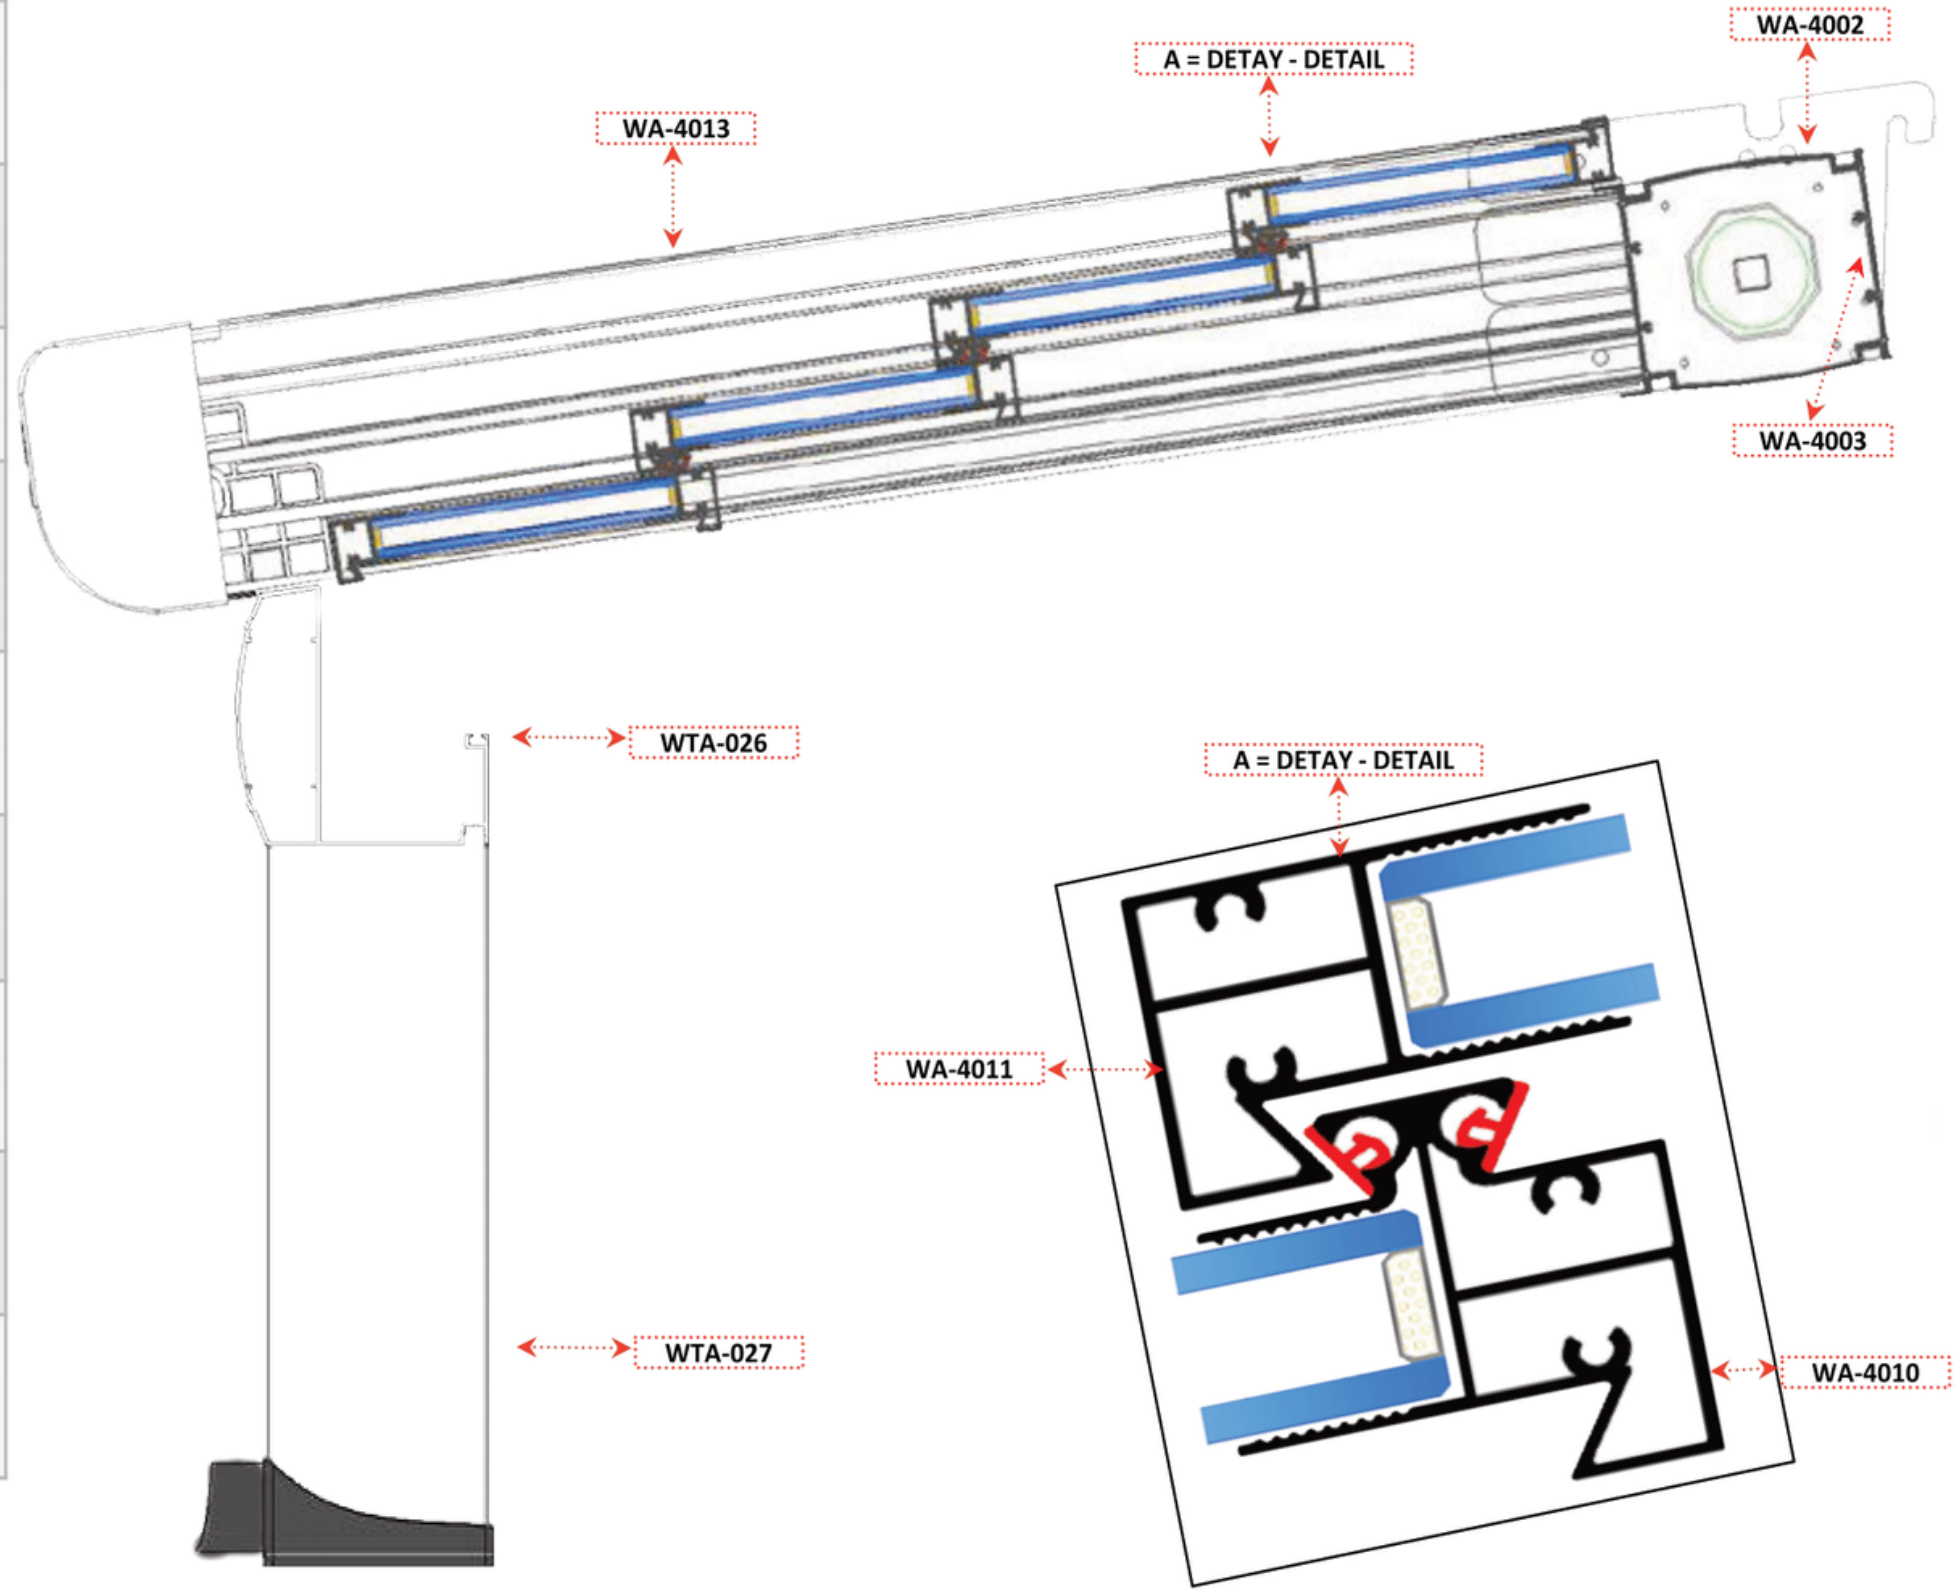

WA 4013	CAM TAVAN DİKME PRF. LIFTING CEILING FRAME
	WA 4002	KUTU ÖN VE ARKA P. FRONT-BACK OF THE ENGINE BOX
	WA 4003	KUTU ALT VE ÜST P. BOTTOM-TOP OF THE ENGINE BOX
	WTA 026	OLUK PROFİLİ CHANNEL PROFILE
	WTA 027	ÖN AYAK PROFİLİ FRONT PILLAR PROFILE
	WA 4009	VİDA ÇITASI HIDING SCREWS
	WA 4010	ISICAM BAZA TIRNAKLI THERMAL PROTRUDING GLASS VANE
	WA 4011	ISICAM BAZA TIRNAKSIZ P. THERMAL UN PROTRUDING GLASS VANE
	WA 4012	ISICAM YAN BAZA PRF. THERMAL VERTICAL GLASS VANE