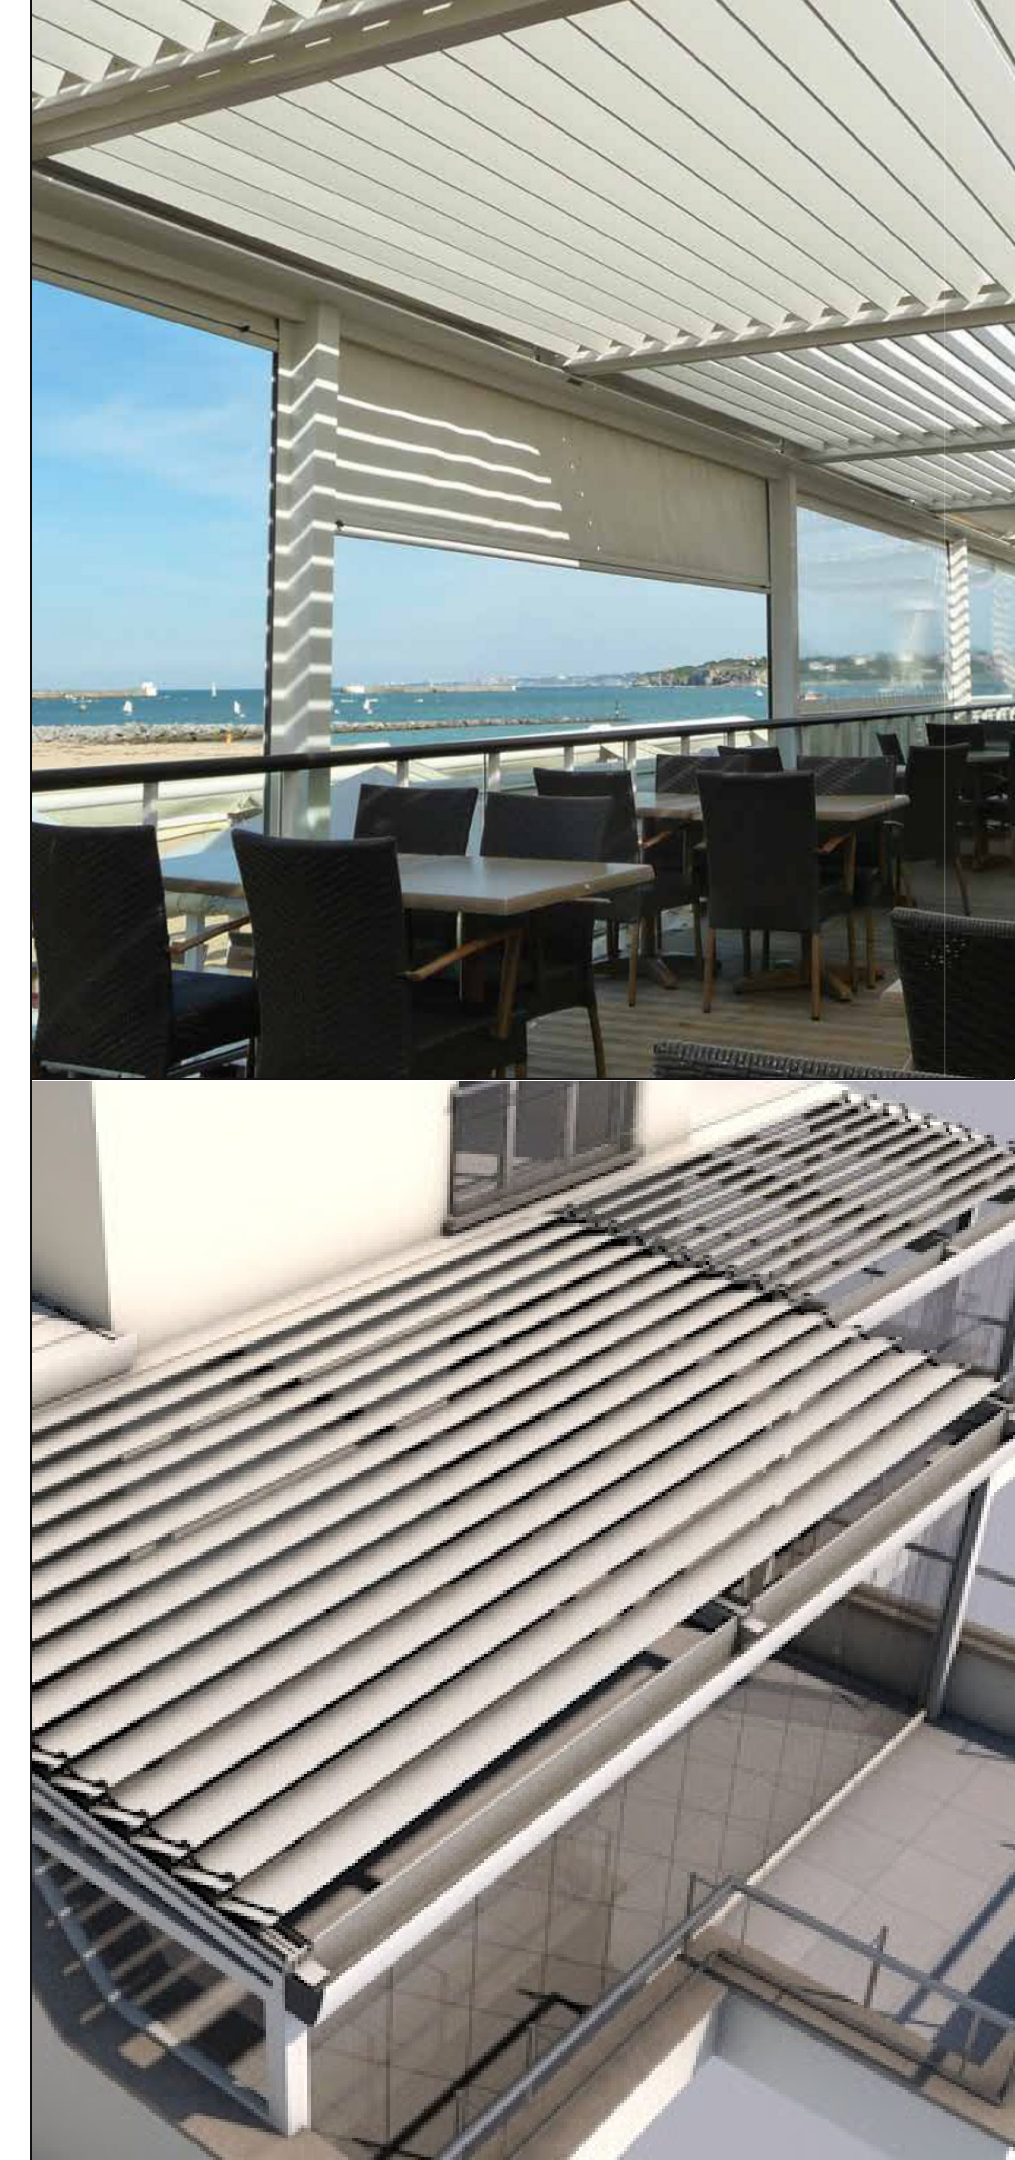

In the tarpaulin sunroof system, sealing poses a serious problem in rainy weather. In addition, the tarpaulin cannot carry a snow load. Again, in tarpaulin sunroof systems, the tarpaulin cover should be changed periodically due to wear.

The tarpaulin should be kept completely closed in rainy weather to prevent the indoor environment from getting water. However, since the panels can be folded at the desired angle in the Rolling Roof sunroof system, it is possible to open a little between the panels, even though the outdoor environment is rainy, and ventilate without water intrusion into the interior area.

As it is known, in the tarpaulin sunroof systems, since the snow load cannot be carried, the tarpaulin cover has to be opened in the weather with heavy snowfall, and the area with the roof closed becomes unusable.