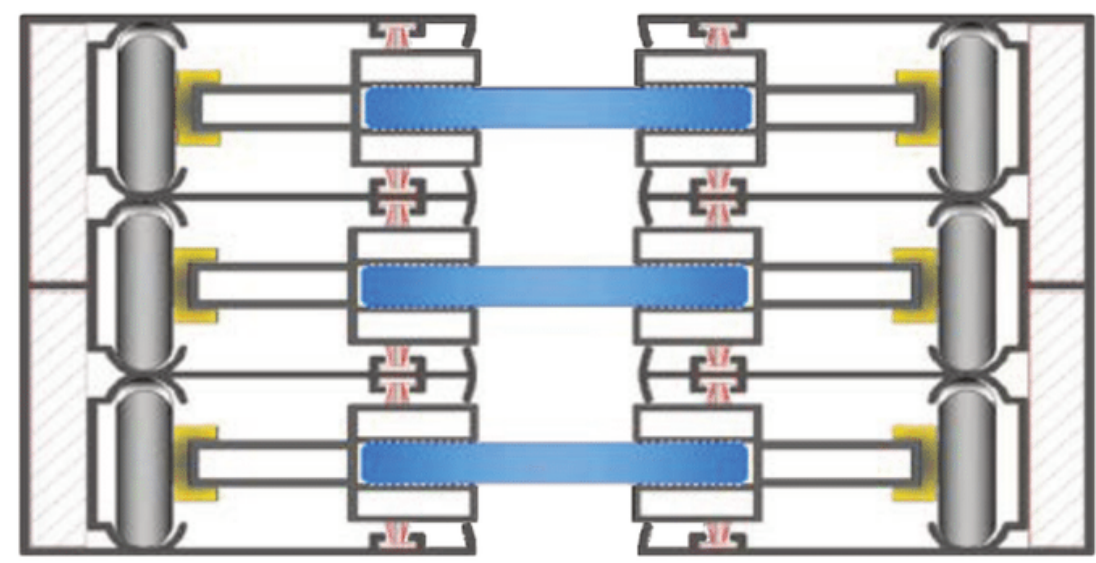

HAREKETLİ KÜPEŞTE ÜST GÖRÜNÜMÜ
LIFTING BALUSTRADE TOP VIEW