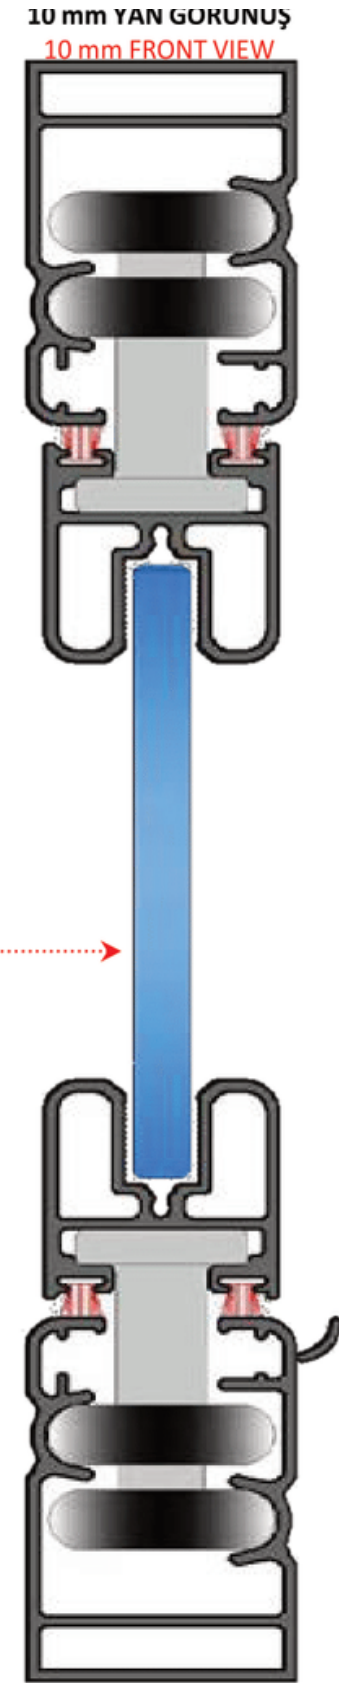

WA 5027	EKSPRES OLUKLU KASA EXPRESS BOTTOM FRAME
	WA 5016	EKSPRES ÜST KASA EXPRESS TOP FRAME
	WA 5018	EKSPRES 10mm CAM BAZA EXPRESS 10mm VANE
	WA 5014	EKO DUVAR YAN KASA ECO VERTICAL WALL FRAME
	WA 7024	ALÜMİNYUM 8 mm h FITİL ALUMINUM 8 mm h GASKET
	WA 7023	ALÜMİNYUM 8 mm H FITİL ALUMINUM 8mm H GASKET
	WA 7021	ALM. 8 mm 135 DİŞİ FITİL ALM. 8mm 135° GASKET
	WA 7022	ALÜMİNYUM 8 mm 90 FITİL ALM.8 mm 90° GASKET
	WA 7025	ALÜMİNYUM 10 mm h FITİL ALM. 10 mm h GASKET
	WA 7026	ALÜMİNYUM 10 mm H FITİL ALUMINUM 8mm H GASKET
	WA 7027	ALM. 10 mm 135 DİŞİ FITİL ALM. 10 mm 135° GASKET
	WA 7028	ALM. 10 mm 90 FITİL ALM. 10 mm 90° GASKET
	WP 8001	10mm BAZA APARATI 10mm VANE PART
	WF 7020	EKO YAN DİKME CONTASI ECO VERTICAL WALL FRAME GASKET