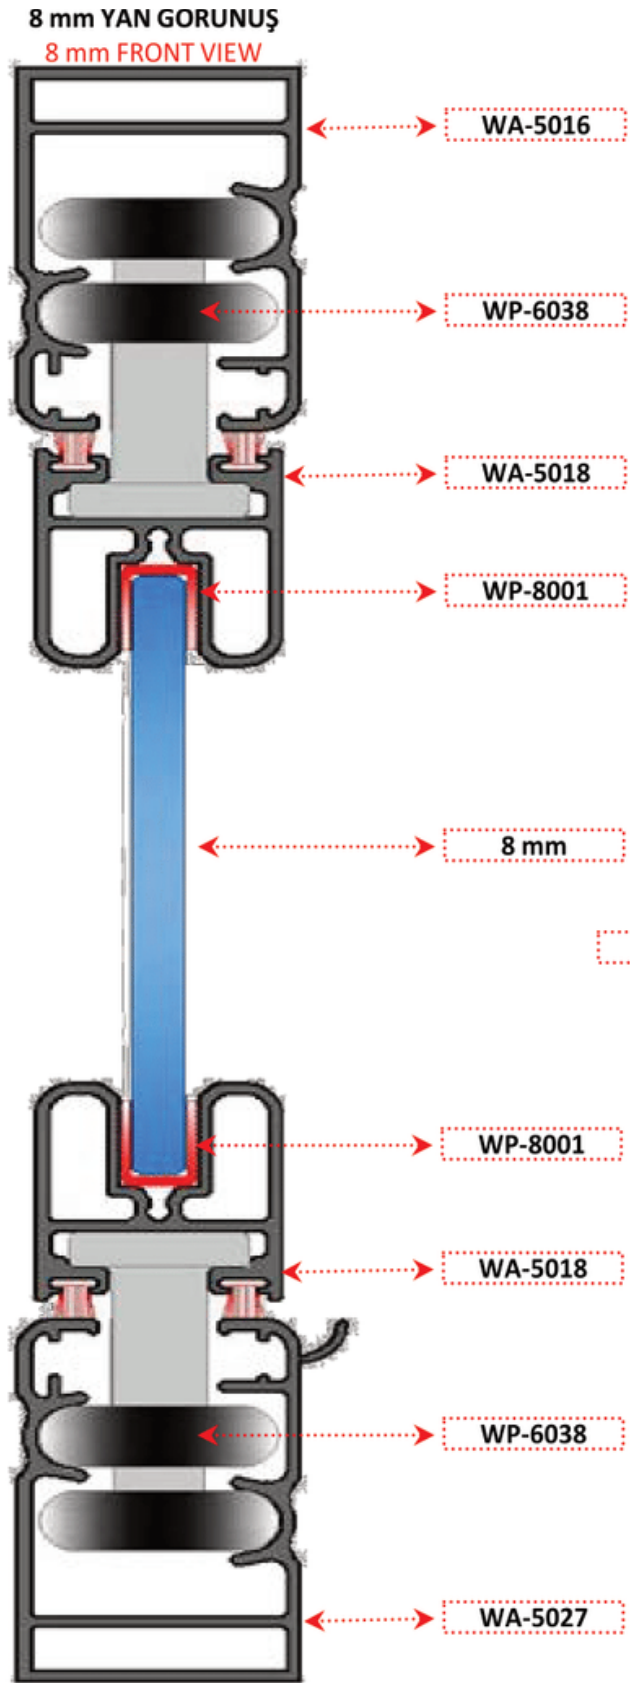

WA 5027	EKSPRES OLUKLU KASA EXPRESS BOTTOM FRAME
	WA 5016	EKSPRES ÜST KASA EXPRESS TOP FRAME
	WA 5018	EKSPRES 10mm CAM BAZA EXPRESS 10mm VANE
	WA 5014	EKO DUVAR YAN KASA ECO VERTICAL WALL FRAME
	WA 7024	ALÜMİNYUM 8 mm h FITİL ALUMINUM 8 mm h GASKET
	WA 7023	ALÜMİNYUM 8 mm H FITİL ALUMINUM 8mm H GASKET
	WA 7021	ALM. 8 mm 135 DİŞİ FITİL ALM. 8mm 135° GASKET
	WA 7022	ALÜMİNYUM 8 mm 90 FITİL ALM.8 mm 90° GASKET
	WA 7025	ALÜMİNYUM 10 mm h FITİL ALM. 10 mm h GASKET
	WA 7026	ALÜMİNYUM 10 mm H FITİL ALUMINUM 8mm H GASKET
	WA 7027	ALM. 10 mm 135 DİŞİ FITİL ALM. 10 mm 135° GASKET
	WA 7028	ALM. 10 mm 90 FITİL ALM. 10 mm 90° GASKET
	WP 8001	10mm BAZA APARATI 10mm VANE PART
	WF 7020	EKO YAN DİKME CONTASI ECO VERTICAL WALL FRAME GASKET