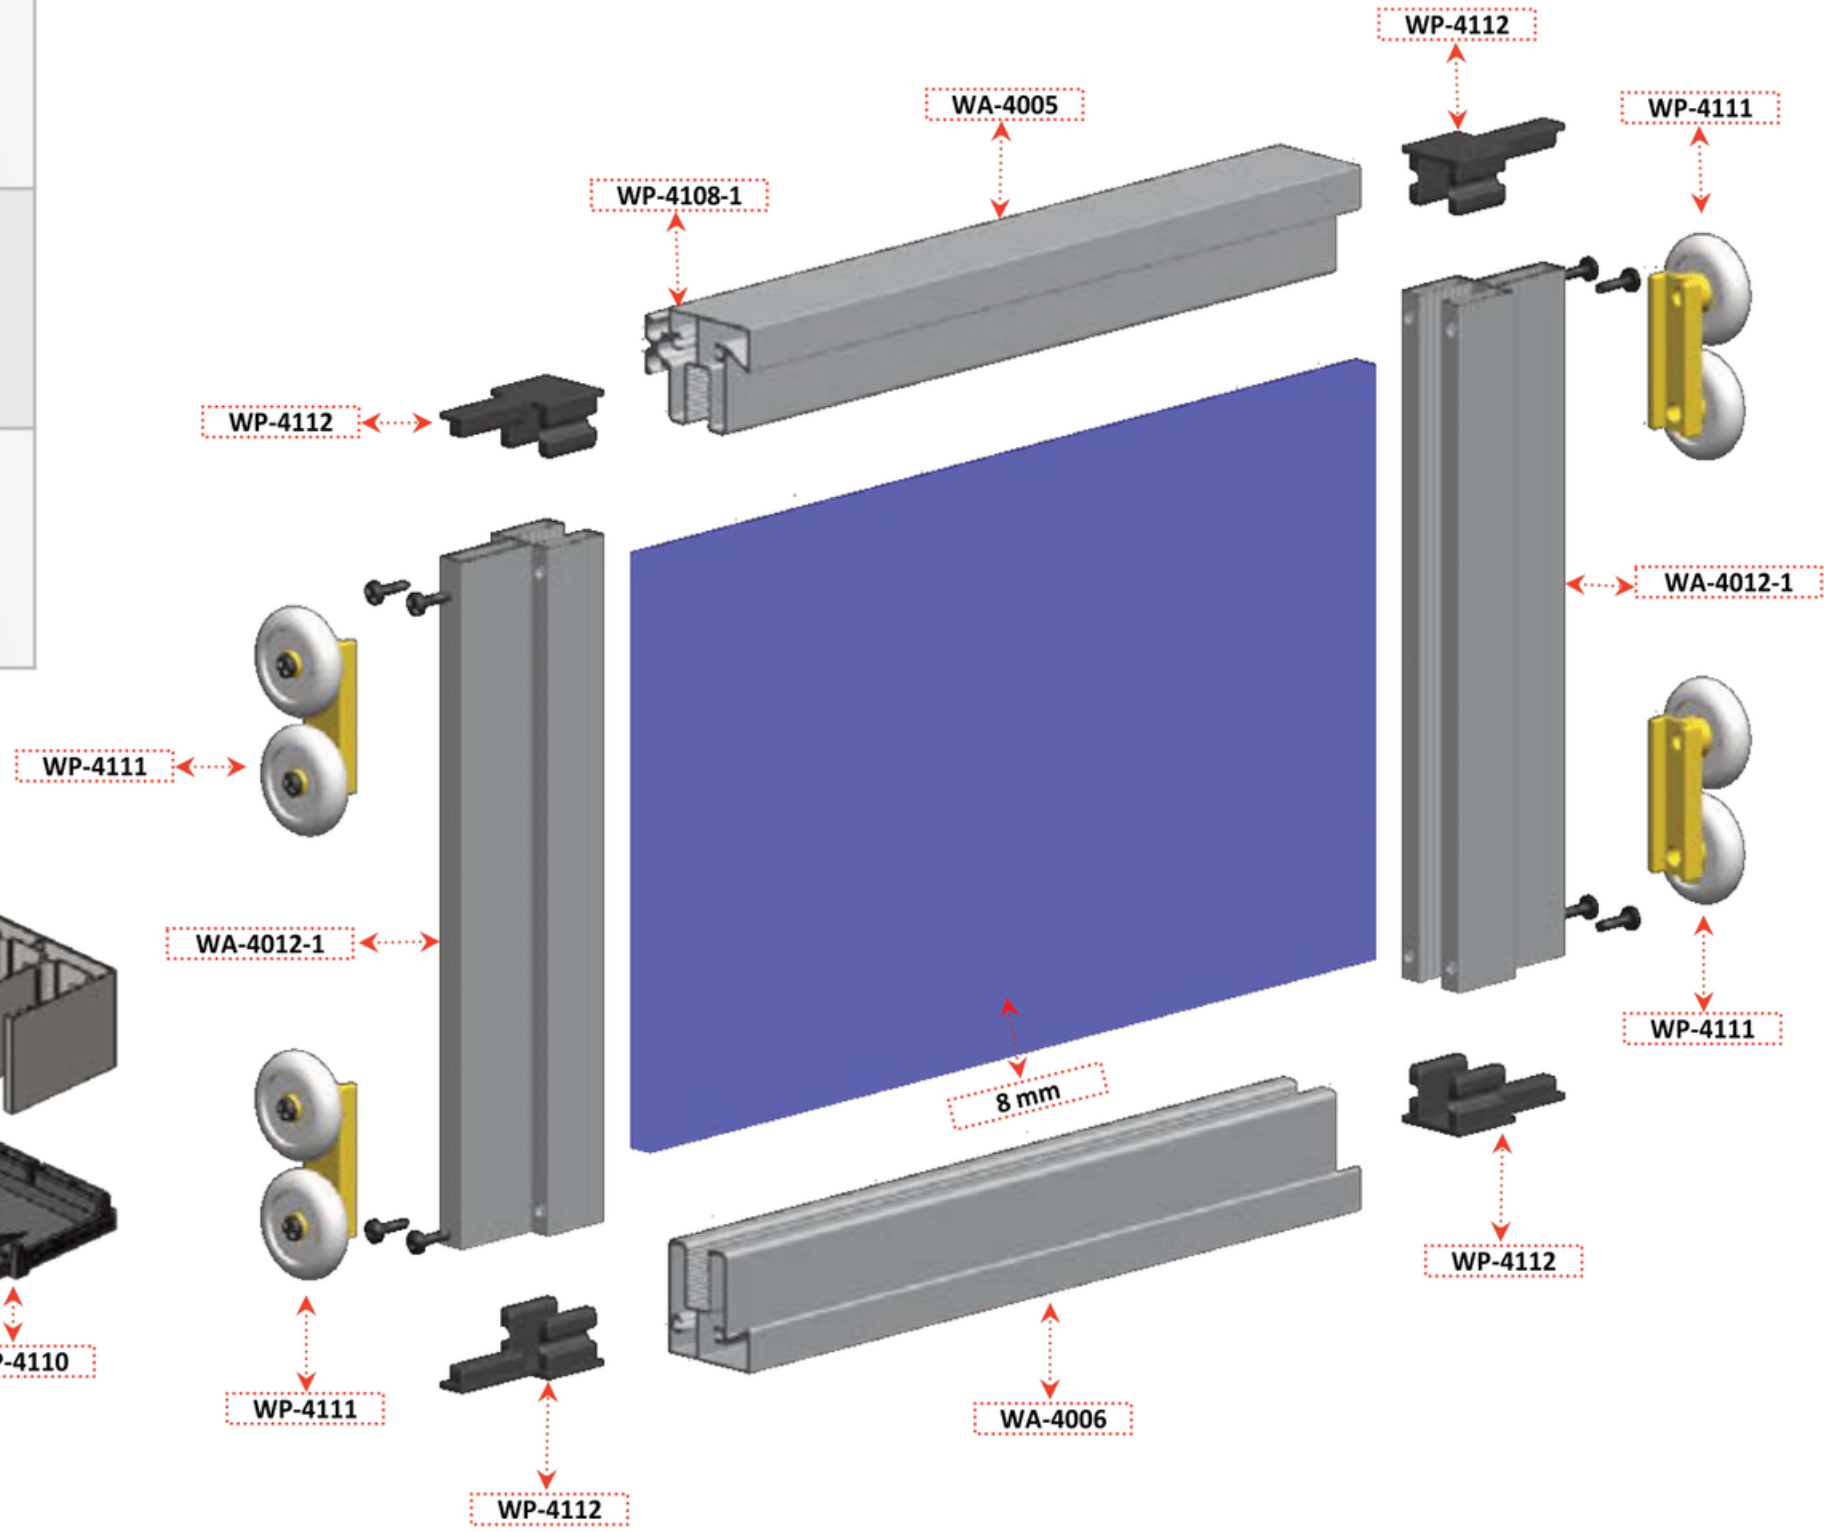

WP 4110	KÜPEŞTE ALT KUTU TAKOZU BALUSTRADE BOTTOM FRAME ADAPTERS
	WP 4111	KÜPEŞTE ISICAM TEKERİ BALUSTRADE THERMAL VANE WHEEL
	WP 4112	KÜPEŞTE ISICAM YAN KAPAK BALUSTRADE THERMAL VANE CAP