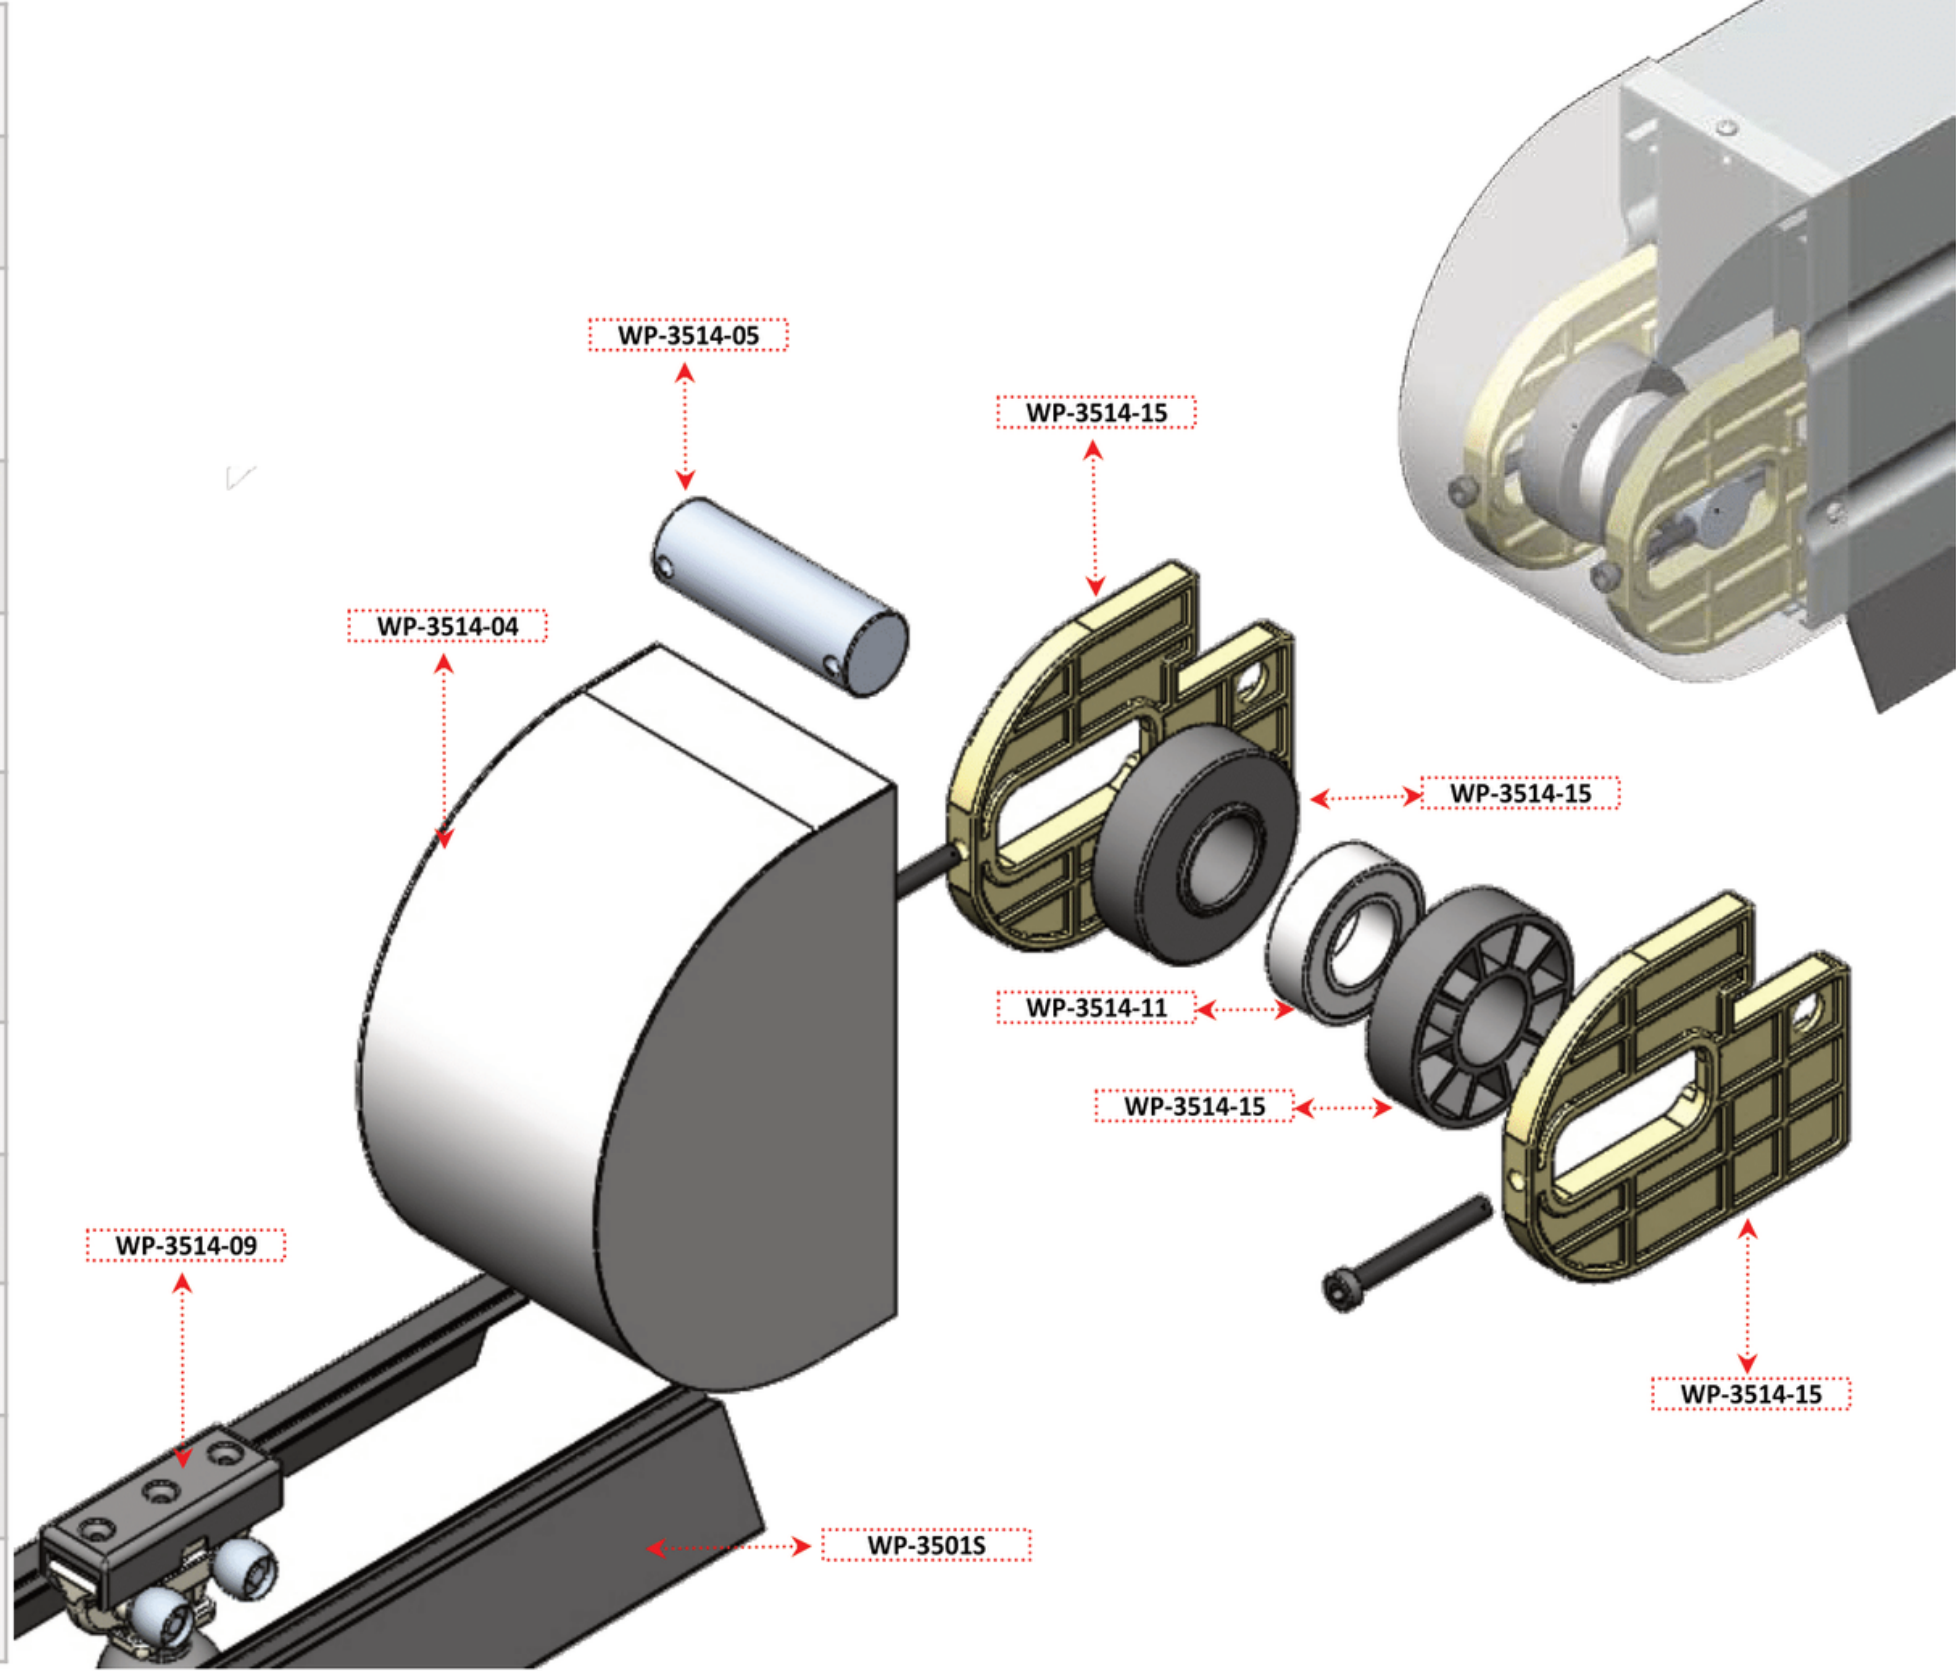

WP 3514 14B	RAY ÖN KAFA PLASTİĞİ RAIL FRONT PLASTIC CAP
WP 3514 04	BÜYÜK RAY KAFA SACI BIG RAIL FRONT METAL CAP
WP 3514 15	PLS ÖN GİRDİRME TAKIMI PLS FRONT STREACHING GROUP
WP 3514 05	ALM. GİRDİRME PİMİ ALM. STREACHING PIN
WP 3514 11	KÜÇÜK RULMAN BEARING OF STREACHING
WP 3520	TRİGER KİTLEME TAKIMI TRIGGER STRAP LOCKS
WP 3514 09	ÖN TAŞIYICI ARABA APARATI PART OF CARRIER WHEEL
WP 3517	RAY BAĞLANTI SOMUNU 25X45 RAIL ADAPTER NUT 25X45
WP 3501 S	ÖN OLUK RÜZGAR FİTİLİ FRONT CHANNEL WIND GASKET
WP 3503	KABLO FİTİLİ CABLE GASKET
WP 3502	BRANDA FİTİLİ AWNING FABRIC GASKET